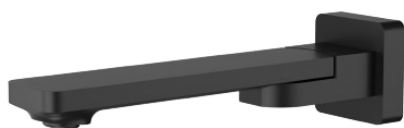

PHD1017SW - Chrome

PHD1017SW-BN - Brushed Nickel

PHD1017SW-MB - Matt Black

PHD1017SW-BG - Brushed Gold

PHD1017SW-GM - Gunmetal

## RUKI Swivel Bath Outlet