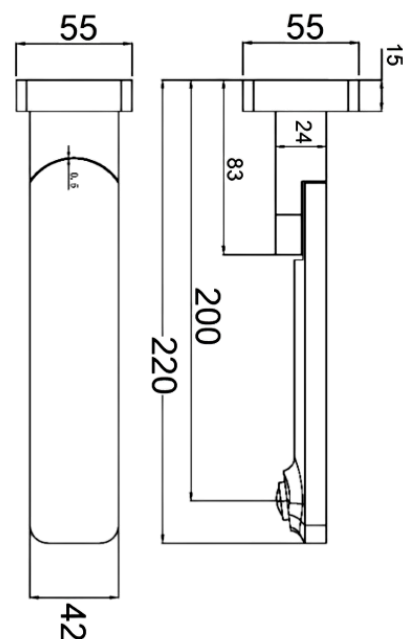

PHD1017SW-MB - Matt Black

PHD1017SW-BG - Brushed Gold

PHD1017SW-GM - Gunmetal

RUKI Swivel Bath Outlet

PHD1017SW*

FINISH: See Above

Material: Brass

Size: 220mm

WARRANTY:

7 Year replacement product and parts

Maintenance and Care

- Do not use harsh detergents or products that contain chloride & halides.
- Do not use abrasive, cream or citrus based cleaners or hydrochloric acid.
- Surface should be cleaned only with a mild detergent that must be rinsed off.
- It is suggested to only clean with warm water and a soft cloth.
- Damage caused by the wrong cleaning methods used will void warranty.

Warranty Coloured Finish:

2 Years Matt Black. **5 Years** other finishes replacement product & parts.

It is highly recommended an application of sealant at the base of the mixer to ensure a water tight seal.