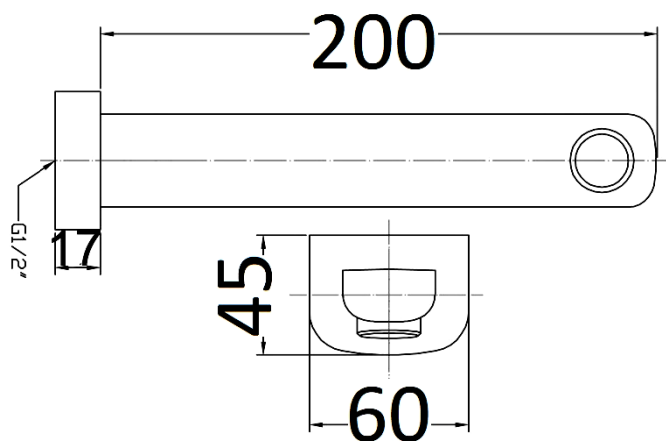

## Eden Bath Outlet

PHD1016\*

**FINISH:** See Above

**Material:** Brass

**Size:** 200mm