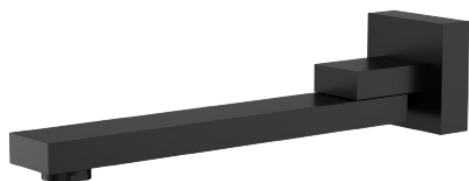

PHD1008SW - Chrome

PHD1008SW-BN - Brushed Nickel

PHD1008SW-MB - Matt Black

ROSA Swivel Bath Outlet

PHD1008SW*

FINISH: See Above

Material: Brass

Size: 230mm