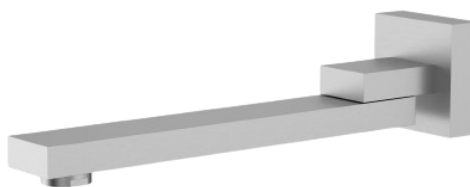

PHD1008SW - Chrome

PHD1008SW-BN - Brushed Nickel

PHD1008SW-MB - Matt Black

ROSA Swivel Bath Outlet

PHD1008SW*

FINISH: See Above

Material: Brass

Size: 230mm