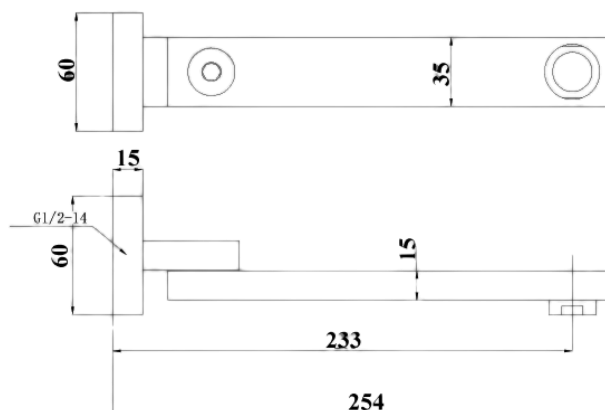

PHD1008SW - Chrome

PHD1008SW-BN - Brushed Nickel

PHD1008SW-MB - Matt Black

ROSA Swivel Bath Outlet

PHD1008SW*

FINISH: See Above

Material: Brass

Size: 230mm