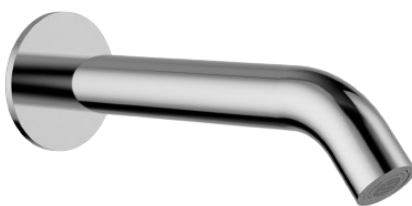

PHD1007SS-CH - Chrome

PHD1007SS - Brushed Stainless steel

PHD1007SS-BG - Brushed Gold

PHD1007SS-MB - Matt Black

PHD1007SS-GM - Gunmetal

Otus Slimline Wall Outlet

PHD1007SS*

FINISH: See Above

Material: Stainless Steel ss304

Size: 190mm

WARRANTY:

7 Year replacement product and parts

Maintenance and Care

- Do not use harsh detergents or products that contain chloride & halides.
- Do not use abrasive, cream or citrus based cleaners or hydrochloric acid.
- Surface should be cleaned only with a mild detergent that must be rinsed off.
- It is suggested to only clean with warm water and a soft cloth.
- Damage caused by the wrong cleaning methods used will void warranty.

Warranty Coloured Finish:

2 Years Matt Black. **5 Years** other finishes replacement product & parts.

It is highly recommended an application of sealant at the base of the mixer to ensure a water tight seal.