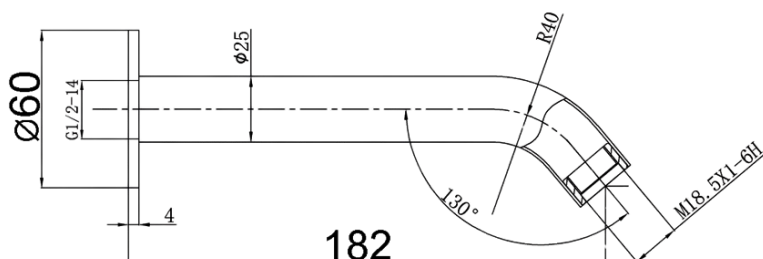

PHD1007SS-GM - Gunmetal