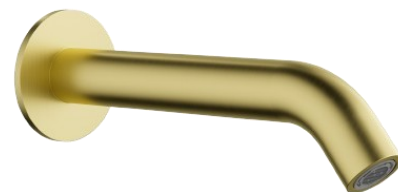

PHD1007SS-CH - Chrome

PHD1007SS - Brushed Stainless steel

PHD1007SS-BG - Brushed Gold

PHD1007SS-MB - Matt Black

PHD1007SS-GM - Gunmetal

Otus Slimline Wall Outlet

PHD1007SS*

FINISH: See Above

Material: Stainless Steel ss304

Size: 190mm

WARRANTY:

7 Year replacement product and parts

Maintenance and Care

- Do not use harsh detergents or products that contain chloride & halides.
- Do not use abrasive, cream or citrus based cleaners or hydrochloric acid.
- Surface should be cleaned only with a mild detergent that must be rinsed off.
- It is suggested to only clean with warm water and a soft cloth.
- Damage caused by the wrong cleaning methods used will void warranty.

Warranty Coloured Finish:

2 Years Matt Black. **5 Years** other finishes replacement product & parts.

It is highly recommended an application of sealant at the base of the mixer to ensure a water tight seal.