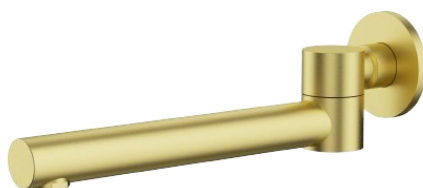

PHD1005SW - Chrome

PHD1005SW-BN - Brushed Nickel

PHD1005SW-MB - Matt Black

PHD1005SW-BG - Brushed Gold

PHD1005SW-GM - Gunmetal

Otus Swivel Bath Outlet

PHD1005SW*

FINISH: See Above

Warranty Coloured Finish:

2 Years Matt Black. **5 Years** other finishes replacement product & parts.

It is highly recommended an application of sealant at the base of the mixer to ensure a water tight seal.