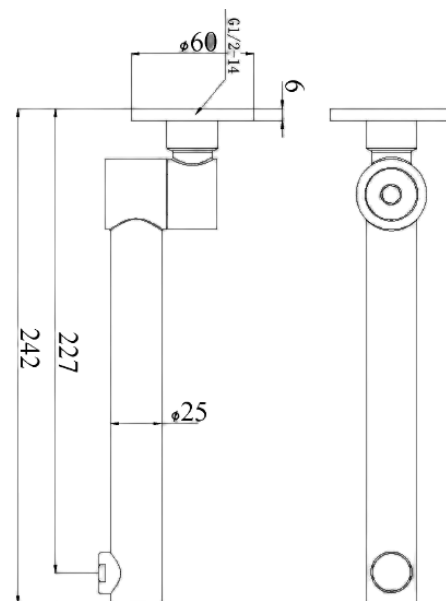

PHD1005SW - Chrome

PHD1005SW-BN - Brushed Nickel

PHD1005SW-MB - Matt Black

PHD1005SW-BG - Brushed Gold

PHD1005SW-GM - Gunmetal

Otus Swivel Bath Outlet

PHD1005SW*

FINISH: See Above

Material: Brass

Size: 240mm

WARRANTY:

7 Year replacement product and parts

Maintenance and Care

- Do not use harsh detergents or products that contain chloride & halides.
- Do not use abrasive, cream or citrus based cleaners or hydrochloric acid.
- Surface should be cleaned only with a mild detergent that must be rinsed off.
- It is suggested to only clean with warm water and a soft cloth.
- Damage caused by the wrong cleaning methods used will void warranty.