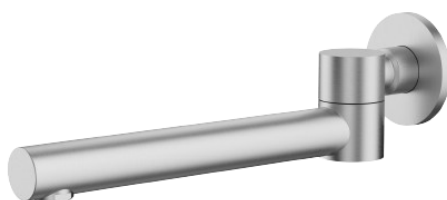

PHD1005SW - Chrome

PHD1005SW-BN - Brushed Nickel

PHD1005SW-MB - Matt Black

PHD1005SW-BG - Brushed Gold

PHD1005SW-GM - Gunmetal

Otus Swivel Bath Outlet

PHD1005SW*

FINISH: See Above