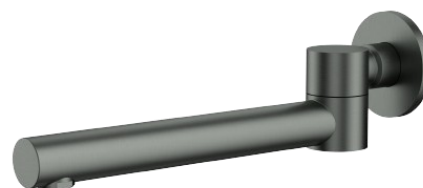

PHD1005SW - Chrome

PHD1005SW-BN - Brushed Nickel

PHD1005SW-MB - Matt Black

PHD1005SW-BG - Brushed Gold

PHD1005SW-GM - Gunmetal

Otus Swivel Bath Outlet

PHD1005SW*

FINISH: See Above