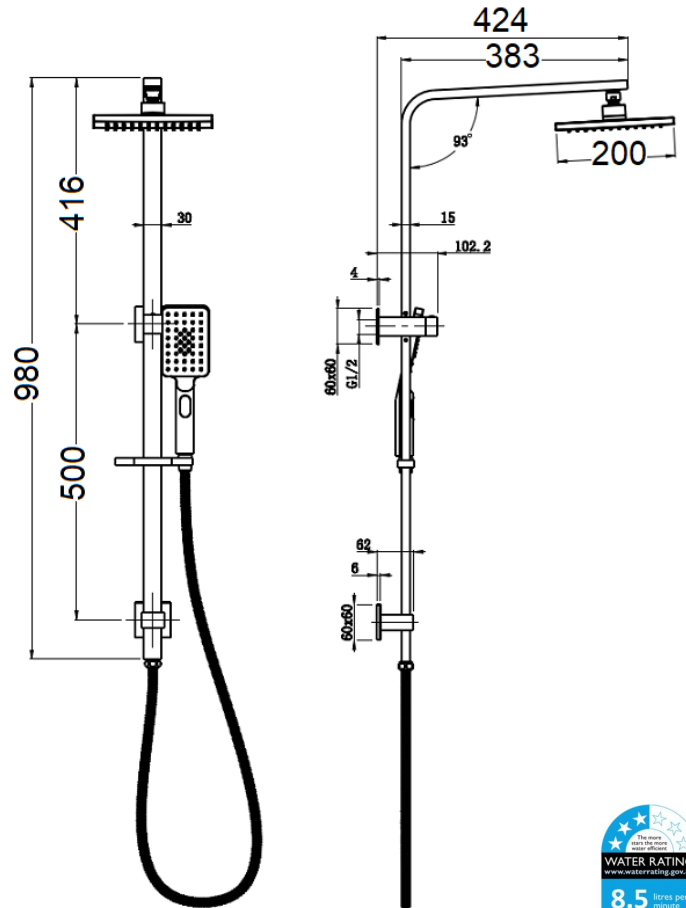

PHC7121SN- Chrome

PHC7121SN-B – Matt Black

NEW EDEN COMBINATION SHOWER on RAIL

PHC7121SN*

FINISH: See Above

Working Pressure: 150-500KPA

WELS LICENCE: 0175

WELS: 3 Star 8.5L Per Min, Reg No. S17376

HAND SHOWER: ABS, 3 Function Hand Shower

OVERHEAD SHOWER: ABS, 200mm

INLET: Top or Bottom

HOSE: Metal Wound Hose (Black - PVC Hose)

Summary of Maintenance and Care Instructions

Cleaning Methods: Use only mild soapy water for cleaning. Ensure that all detergent is thoroughly rinsed off the surface afterward with a dry soft cloth to prevent spots and streaks. Use Soft Cleaning Tools: Clean the surface with warm water and a soft cloth to avoid scratches.