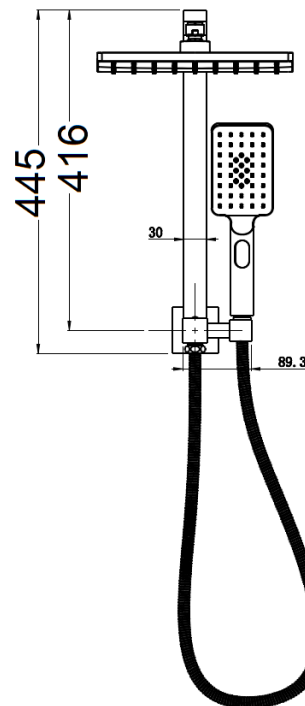

PHC313032SN
- Chrome

PHC313032SN-B
- Matt Black

SANDO HALF COMBINATION SHOWER

PHC313032SN*

FINISH: See Above

Working Pressure: 150-500KPA

WELS LICENCE: 0175

WELS: 3 Star 8.5L Per Min, Reg No. S17372

HAND SHOWER: ABS, 3 Function Hand Shower

OVERHEAD SHOWER: ABS, 250mm

HOSE: Metal Wound Hose (Black - PVC Hose)

Summary of Maintenance and Care Instructions

Cleaning Methods: Use only mild soapy water for cleaning. Ensure that all detergent is thoroughly rinsed off the surface afterward with a dry soft cloth to prevent spots and streaks. Use Soft Cleaning Tools: Clean the surface with warm water and a soft cloth to avoid scratches.