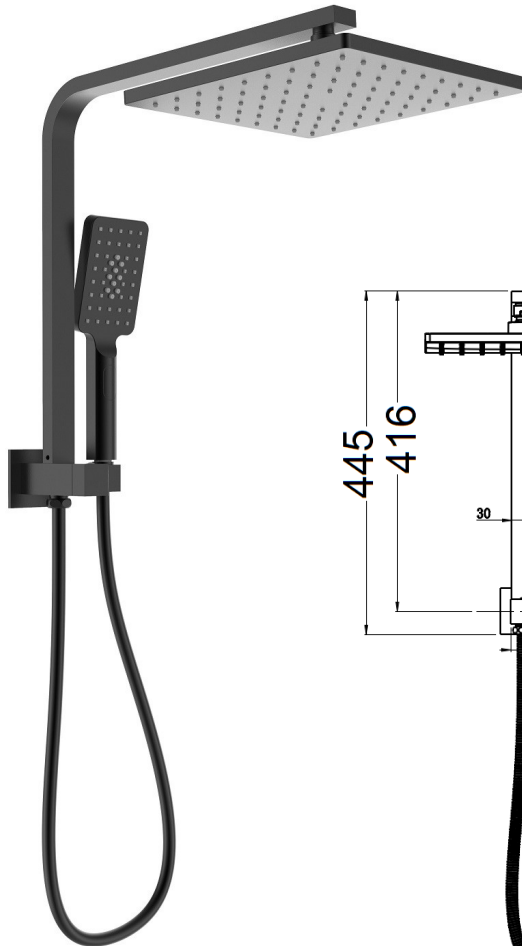

PHC313032SN
- Chrome

PHC313032SN-B
- Matt Black

SANDO HALF COMBINATION SHOWER

PHC313032SN*

FINISH: See Above

Working Pressure: 150-500KPA

WELS LICENCE: 0175

WELS: 3 Star 8.5L Per Min, Reg No. S17372

HAND SHOWER: ABS, 3 Function Hand Shower

OVERHEAD SHOWER: ABS, 250mm

HOSE: Metal Wound Hose (Black - PVC Hose)

Summary of Maintenance and Care Instructions

Cleaning Methods: Use only mild soapy water for cleaning. Ensure that all detergent is thoroughly rinsed off the surface afterward with a dry soft cloth to prevent spots and streaks. Use Soft Cleaning Tools: Clean the surface with warm water and a soft cloth to avoid scratches.