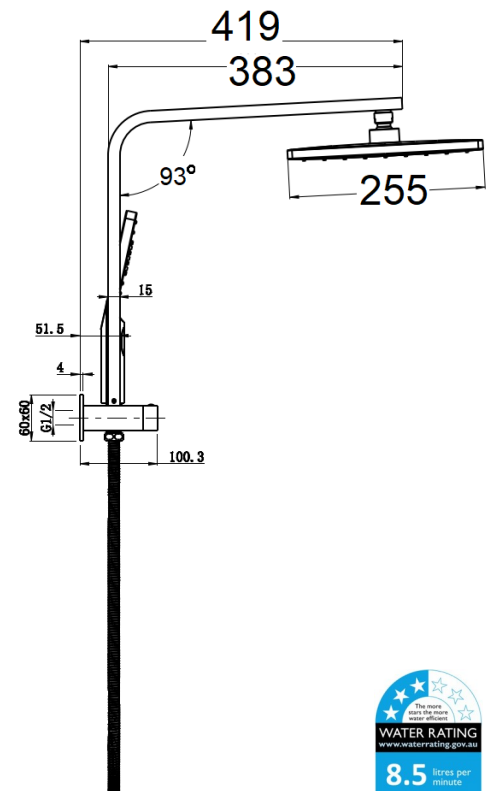

PHC313032SN
- Chrome

PHC313032SN-B
- Matt Black

SANDO HALF COMBINATION SHOWER

PHC313032SN*

FINISH: See Above

Working Pressure: 150-500KPA

WELS LICENCE: 0175

WELS: 3 Star 8.5L Per Min, Reg No. S17372

HAND SHOWER: ABS, 3 Function Hand Shower

OVERHEAD SHOWER: ABS, 250mm

HOSE: Metal Wound Hose (Black - PVC Hose)

Summary of Maintenance and Care Instructions

Cleaning Methods: Use only mild soapy water for cleaning. Ensure that all detergent is thoroughly rinsed off the surface afterward with a dry soft cloth to prevent spots and streaks. Use Soft Cleaning Tools: Clean the surface with warm water and a soft cloth to avoid scratches.