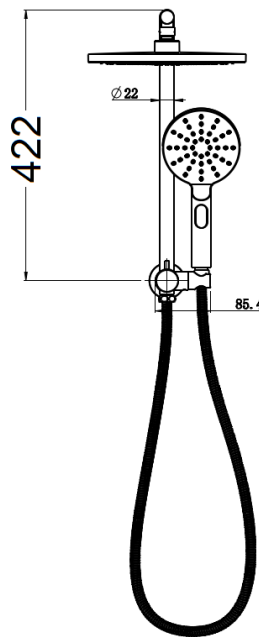

PHC313031RN- Chrome

PHC313031RN-B- Matt Black

NEW REGAL COMBINATION SHOWER

PHC313031RN*

FINISH : See Above

Working Pressure: 150-500KPA

WELS LICENCE: 0175

WELS: 3 Star 8.5L Per Min, Reg No. S17373

HAND SHOWER: ABS, 3 Function Hand Shower

OVERHEAD SHOWER: ABS, 250mm

HOSE: Metal Wound Hose (Black - PVC Hose)

Summary of Maintenance and Care Instructions

Cleaning Methods: Use only mild soapy water for cleaning. Ensure that all detergent is thoroughly rinsed off the surface afterward with a dry soft cloth to prevent spots and streaks. Use Soft Cleaning Tools: Clean the surface with warm water and a soft cloth to avoid scratches.