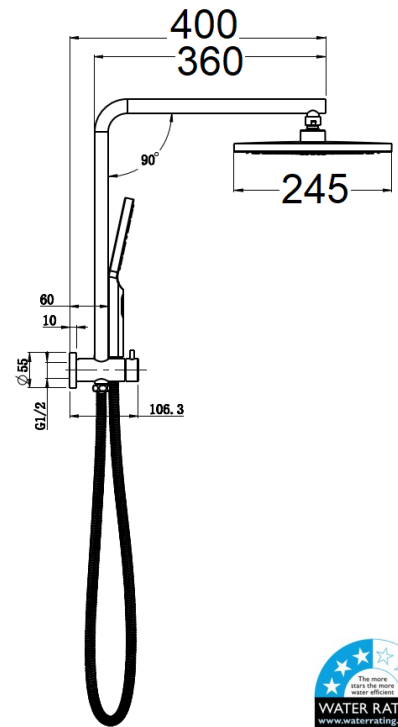

PHC313031RN- Chrome

PHC313031RN-B- Matt Black

NEW REGAL COMBINATION SHOWER

PHC313031RN*

FINISH : See Above

Working Pressure: 150-500KPA

WELS LICENCE: 0175

WELS: 3 Star 8.5L Per Min, Reg No. S17373

HAND SHOWER: ABS, 3 Function Hand Shower

OVERHEAD SHOWER: ABS, 250mm

HOSE: Metal Wound Hose (Black - PVC Hose)

Summary of Maintenance and Care Instructions

Cleaning Methods: Use only mild soapy water for cleaning. Ensure that all detergent is thoroughly rinsed off the surface afterward with a dry soft cloth to prevent spots and streaks. Use Soft Cleaning Tools: Clean the surface with warm water and a soft cloth to avoid scratches.