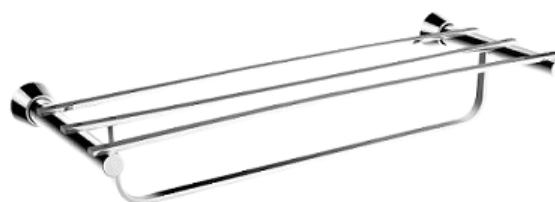

RACKS & LADDERS

L3962 - Towel Rack - Chrome

L4262 - Towel Rack - Chrome

L5062 - Towel Rack - Chrome

73362 - Towel Rack - Chrome

71095 - Floor Towel Rack - Chrome

73395 - Towel Ladder - Chrome

L3562 - Towel Rack - Chrome