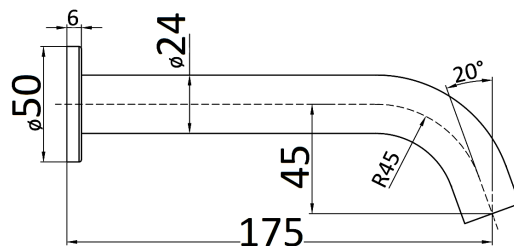

Hali Bath Wall Outlet Curved

HYB88-802*

FINISH: See Above

Material: Brass

Size: 175mm

WARRANTY:

7 Year replacement product and parts

Maintenance and Care

- Do not use harsh detergents or products that contain chloride & halides.
- Do not use abrasive, cream or citrus based cleaners or hydrochloric acid.
- Surface should be cleaned only with a mild detergent that must be rinsed off.
- It is suggested to only clean with warm water and a soft cloth.
- Damage caused by the wrong cleaning methods used will void warranty.

Warranty Coloured Finish:

2 Years Matt Black. **5 Years** other finishes replacement product & parts.