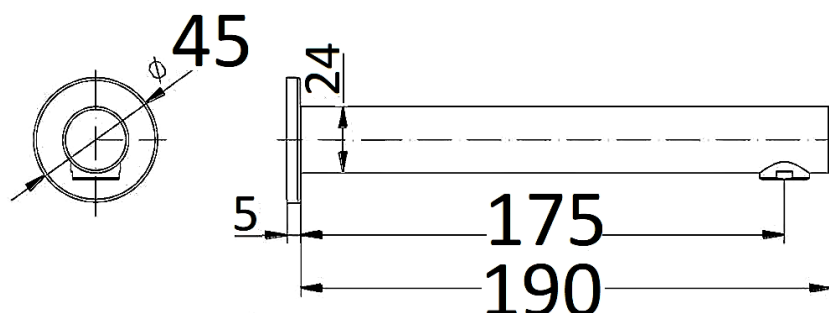

## Hali Bath Outlet

HYB88-801\*

**FINISH:** See Above

**Material:** Brass

**Size:** 190mm