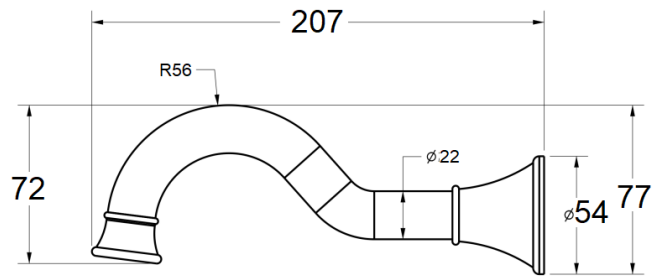

HYB868-801 - Chrome

HYB868-801 - Brushed Nickel

HYB868-801 - Brushed Gold

HYB868-801 - Matt Black

CLASICO WALL SPOUT

HYB868-801*

FINISH: See Above

WELS LICENCE: 0175