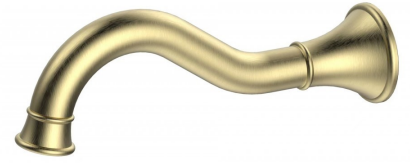

HYB868-801 - Chrome

HYB868-801 - Brushed Nickel

HYB868-801 - Brushed Gold

HYB868-801 - Matt Black

CLASICO WALL SPOUT

HYB868-801*

FINISH: See Above

WELS LICENCE: 0175

Warranty Coloured Finish:

2 Years Matt Black. **5 Years** other finishes replacement product & parts.

It is highly recommended an application of sealant at the base of the mixer to ensure a water tight seal.