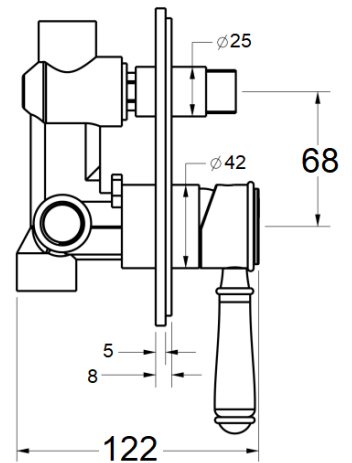

HYB868-501A-MB - Clasico Wall Diverter Mixer w\ Ceramic Handle - Matt Black

CLASICO WALL DIVERTER MIXER with CERAMIC HANDLE

HYB868-501A*

FINISH: See Above

WORKING PRESSURE: 150-500kpa

OPERATING TEMPERATURE: 1°C—80°C

WELS LICENCE: N/A

WELS: N/A Reg No. N/A

CARTRIDGE TYPE: 35mm Cartridge

WARRANTY:

20 Years Cartridge only

7 Year replacement product and parts

2 Year replacement parts and labour

Maintenance and Care