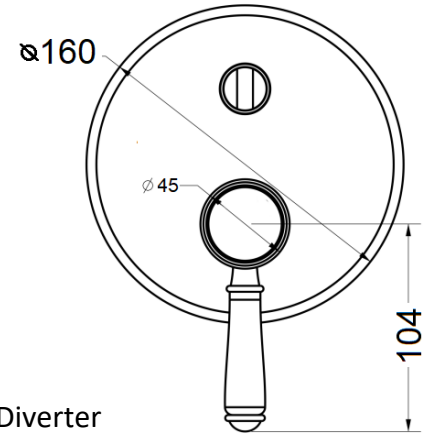

HYB868-501A - Clasico Wall Diverter Mixer w\ Ceramic Handle - Chrome

HYB868-501A-BN - Clasico Wall Diverter Mixer w\ Ceramic Handle - Brushed Nickel

HYB868-501A-BG - Clasico Wall Diverter Mixer w\ Ceramic Handle - Brushed Gold

HYB868-501A-MB - Clasico Wall Diverter Mixer w\ Ceramic Handle - Matt Black

CLASICO WALL DIVERTER MIXER with CERAMIC HANDLE

HYB868-501A*

FINISH: See Above

WORKING PRESSURE: 150-500kpa

OPERATING TEMPERATURE: 1°C—80°C

WELS LICENCE: N/A

WELS: N/A Reg No. N/A

CARTRIDGE TYPE: 35mm Cartridge

WARRANTY:

20 Years Cartridge only

7 Year replacement product and parts

2 Year replacement parts and labour

Maintenance and Care