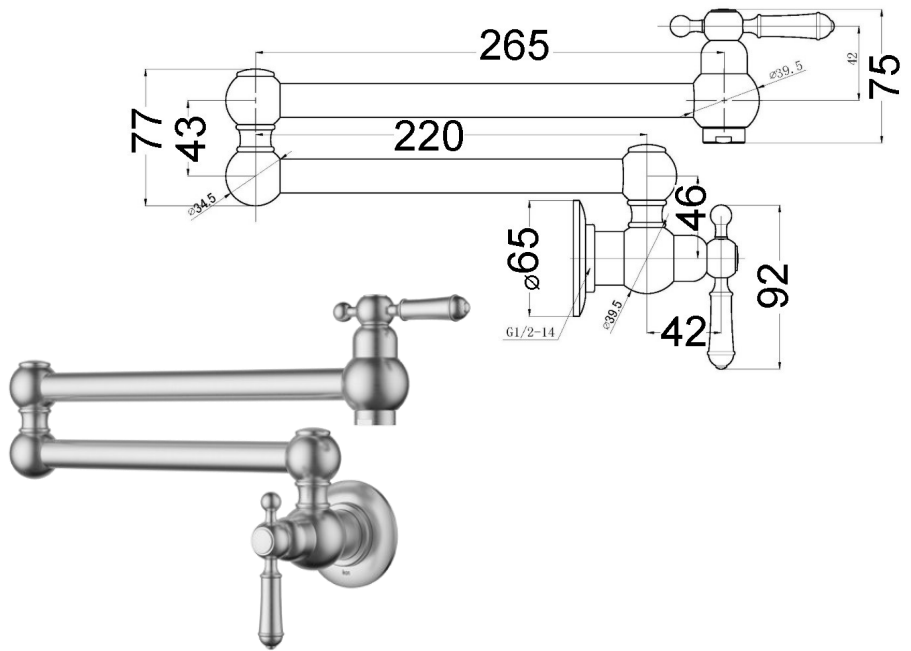

HYB868-106 - Clasico Pot Filler
- Chrome

HYB868-106BNG- Pot Filler
- Brushed Gold

HYB868-106BN - Pot Filler
- Brushed Nickel

HYB868-106MB - Pot Filler
- Matt Black

CLASICO POT FILLER

HYB868-106*

FINISH: See Above

WORKING PRESSURE: 150-500kpa

OPERATING TEMPERATURE: 1°C—80°C

WELS LICENCE: 0175

WELS: 5 Star 5L Per Min, Reg No. T43545

WARRANTY:

20 Years Cartridge only

7 Year replacement product and parts

2 Year replacement parts and **labour**