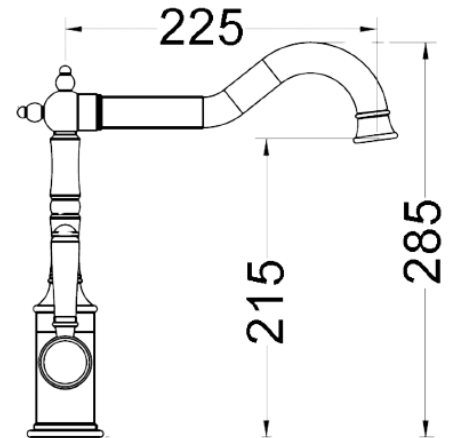

HYB868-105A - Chrome

HYB868-105A-BN - Brushed Nickel

HYB868-105A-BG - Brushed Gold

HYB868-105A-MB - Matt Black

CLASICO TWIN SINK MIXER with CERAMIC HANDLE

HYB868-105A*

FINISH: See Above

WORKING PRESSURE: 150-500kpa

OPERATING TEMPERATURE: 1°C—70°C

WELS LICENCE: 0175

WELS: 5 Star 5L Per Min, Reg No. T42924

WARRANTY:

20 Years Cartridge only

7 Year replacement product and parts

2 Year replacement parts and labour

Maintenance and Care