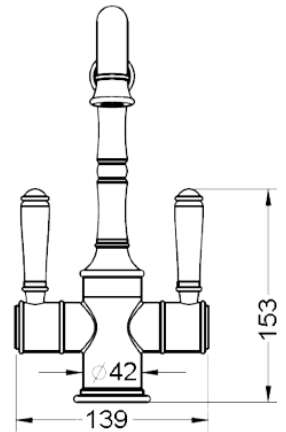

HYB868-105A - Chrome

HYB868-105A-BN - Brushed Nickel

HYB868-105A-BG - Brushed Gold

HYB868-105A-MB - Matt Black

CLASICO TWIN SINK MIXER with CERAMIC HANDLE

HYB868-105A*

FINISH: See Above

WORKING PRESSURE: 150-500kpa

OPERATING TEMPERATURE: 1°C—70°C

WELS LICENCE: 0175

WELS: 5 Star 5L Per Min, Reg No. T42924

WARRANTY:

20 Years Cartridge only

7 Year replacement product and parts

2 Year replacement parts and labour

Maintenance and Care