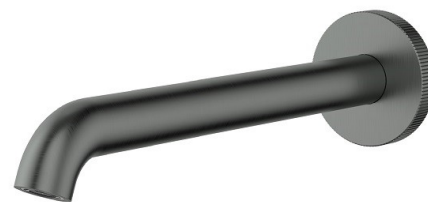

HYB585-802-220BN - Brushed Nickel

HYB585-802-220BG - Brushed Gold

HYB585-802-220GM - Gunmetal

HYB585-802-220MB - Matt Black

## IKON - Linie Wall Outlet - 220mm

## HYB585-802-220\*

**FINISH:** See Above

**Material:** Stainless Steel ss304

**Size:** 230mm

**WELS LICENCE:** 0175

**WELS:** 5 Star 5.5L Per Min, Reg No. T43095

**WARRANTY:**

7 Year replacement product and parts