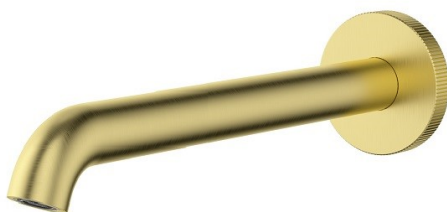

HYB585-802-220BN - Brushed Nickel

HYB585-802-220BG - Brushed Gold

HYB585-802-220GM - Gunmetal

HYB585-802-220MB - Matt Black

## IKON - Linie Wall Outlet - 220mm

## HYB585-802-220\*

**FINISH:** See Above

**Material:** Stainless Steel ss304

**Size:** 230mm

**WELS LICENCE:** 0175

**WELS:** 5 Star 5.5L Per Min, Reg No. T43095

**WARRANTY:**

7 Year replacement product and parts