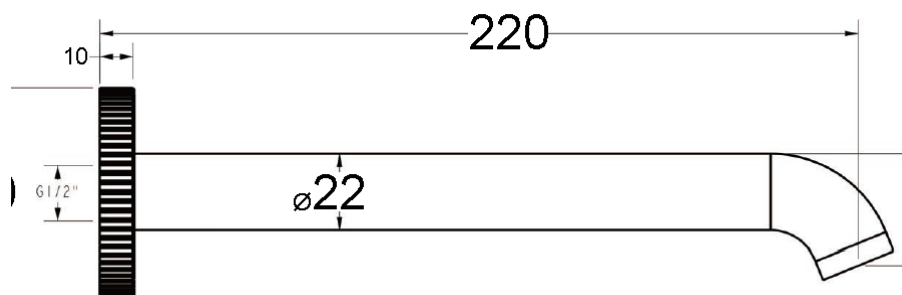

## IKON - Linie Wall Outlet - 220mm

## HYB585-802-220\*

**FINISH:** See Above

**Material:** Stainless Steel ss304

**Size:** 230mm

**WELS LICENCE:** 0175

**WELS:** 5 Star 5.5L Per Min, Reg No. T43095

**WARRANTY:**

7 Year replacement product and parts