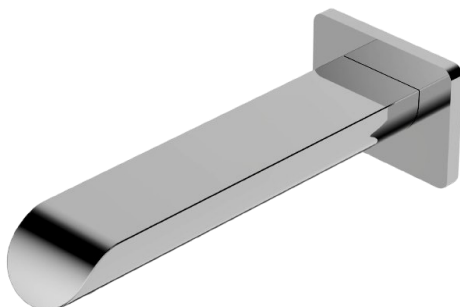

HYB11-802 - Chrome

HYB11-802BN - Brushed Nickel

HYB11-802BG - Brushed Gold

HYB11-802-MB - Matt Black

Kara Bath Outlet Curved Tip

HYB11-802*

FINISH: See Above

Material: Brass