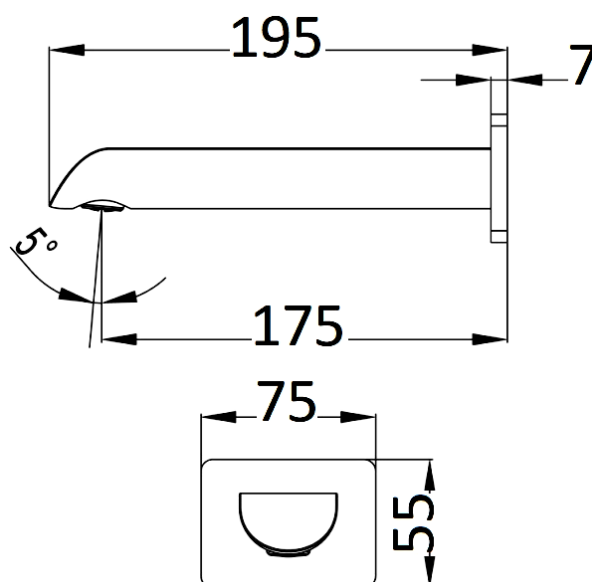

HYB11-802 - Chrome

HYB11-802BN - Brushed Nickel

HYB11-802BG - Brushed Gold

HYB11-802-MB - Matt Black

Kara Bath Outlet Curved Tip

HYB11-802*

FINISH: See Above

Material: Brass

Size: 175mm

WARRANTY:

7 Year replacement product and parts

Maintenance and Care

- Do not use harsh detergents or products that contain chloride & halides.
- Do not use abrasive, cream or citrus based cleaners or hydrochloric acid.
- Surface should be cleaned only with a mild detergent that must be rinsed off.
- It is suggested to only clean with warm water and a soft cloth.
- Damage caused by the wrong cleaning methods used will void warranty.