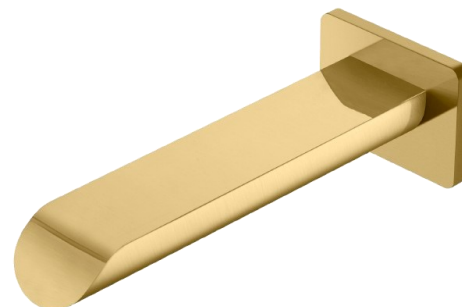

HYB11-802 - Chrome

HYB11-802BN - Brushed Nickel

HYB11-802BG - Brushed Gold

HYB11-802-MB - Matt Black

Kara Bath Outlet Curved Tip

HYB11-802*

FINISH: See Above

Material: Brass