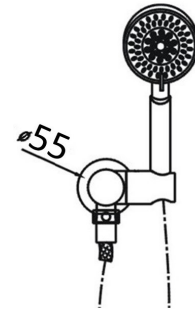

ROUND SHOWERS

SR4-HS18 - Ideal Single Function Shower on Rail - Chrome

SW2-HS22 - Ideal Multi-Function Shower on Bracket - Chrome

G26 - Chris Gooseneck Shower Arm - Chrome

G25 - Chris Shower Arm - Chrome

G24 - Chris Drop Ceiling Shower Arm -100mm- 400mm- Chrome

SH18H - Chris 200mm Shower Rose (ABS) - Chrome

SH15H - Chris 200mm Shower Rose (Brass) - Chrome

SH16H - Chris 300mm Shower Rose (Brass) - Chrome

SQUARE SHOWERS

SR1-HS11 - Elegant Single Function Shower on Rail - Chrome

SW1-HS11 - Elegant Single Function Shower on Bracket - Chrome

G23 - Eric Gooseneck Shower Arm - Chrome

G22 - Eric Shower Arm - Chrome

G21 - Eric Drop Ceiling Shower Arm -100mm - 400mm- Chrome

SH14H - Eric 200mm Shower Rose (ABS) - Chrome

SH11H - Eric 200mm Shower Rose (Brass) - Chrome

SH12H - Eric 300mm Shower Rose (Brass) - Chrome