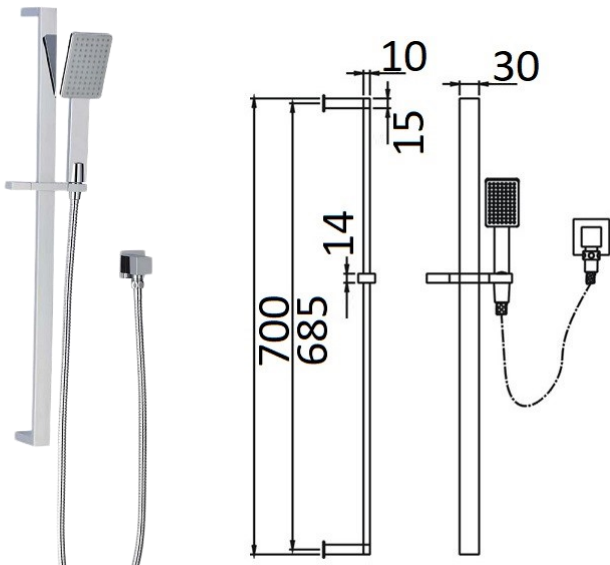

ROUND SHOWERS

SR4-HS18 - Ideal Single Function Shower on Rail - Chrome

SW2-HS22 - Ideal Multi-Function Shower on Bracket - Chrome

G26 - Chris Gooseneck Shower Arm - Chrome

G25 - Chris Shower Arm - Chrome

G24 - Chris Drop Ceiling Shower Arm -100mm- 400mm- Chrome

SH18H - Chris 200mm Shower Rose (ABS) - Chrome

SH15H - Chris 200mm Shower Rose (Brass) - Chrome

SH16H - Chris 300mm Shower Rose (Brass) - Chrome

SQUARE SHOWERS

SR1-HS11 - Elegant Single Function Shower on Rail - Chrome

SW1-HS11 - Elegant Single Function Shower on Bracket - Chrome

G23 - Eric Gooseneck Shower Arm - Chrome

G22 - Eric Shower Arm - Chrome

G21 - Eric Drop Ceiling Shower Arm -100mm - 400mm- Chrome

SH14H - Eric 200mm Shower Rose (ABS) - Chrome

SH11H - Eric 200mm Shower Rose (Brass) - Chrome

SH12H - Eric 300mm Shower Rose (Brass) - Chrome