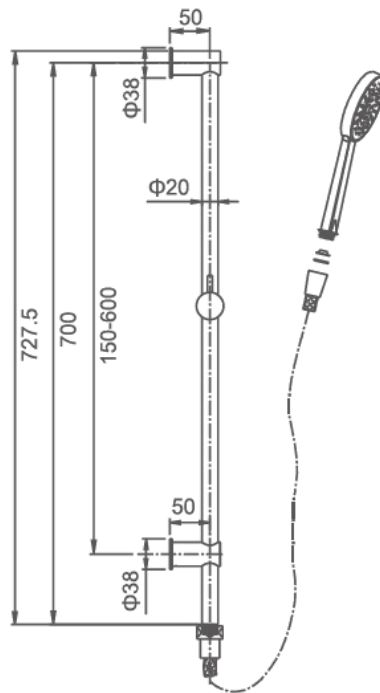

ROUND SHOWERS

SR4-HS18 - Ideal Single Function Shower on Rail - Chrome

SW2-HS22 - Ideal Multi-Function Shower on Bracket - Chrome

G26 - Chris Gooseneck Shower Arm - Chrome

G25 - Chris Shower Arm - Chrome

G24 - Chris Drop Ceiling Shower Arm -100mm- 400mm- Chrome

SH18H - Chris 200mm Shower Rose (ABS) - Chrome

SH15H - Chris 200mm Shower Rose (Brass) - Chrome

SH16H - Chris 300mm Shower Rose (Brass) - Chrome

SQUARE SHOWERS

SR1-HS11 - Elegant Single Function Shower on Rail - Chrome

SW1-HS11 - Elegant Single Function Shower on Bracket - Chrome

G23 - Eric Gooseneck Shower Arm - Chrome

G22 - Eric Shower Arm - Chrome

G21 - Eric Drop Ceiling Shower Arm -100mm - 400mm- Chrome

SH14H - Eric 200mm Shower Rose (ABS) - Chrome

SH11H - Eric 200mm Shower Rose (Brass) - Chrome

SH12H - Eric 300mm Shower Rose (Brass) - Chrome