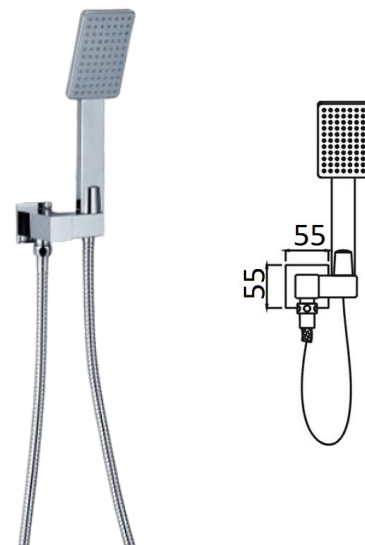

ROUND SHOWERS

SR4-HS18 - Ideal Single Function Shower on Rail - Chrome

SW2-HS22 - Ideal Multi-Function Shower on Bracket - Chrome

G26 - Chris Gooseneck Shower Arm - Chrome

G25 - Chris Shower Arm - Chrome

G24 - Chris Drop Ceiling Shower Arm -100mm- 400mm- Chrome

SH18H - Chris 200mm Shower Rose (ABS) - Chrome

SH15H - Chris 200mm Shower Rose (Brass) - Chrome

SH16H - Chris 300mm Shower Rose (Brass) - Chrome

SQUARE SHOWERS

SR1-HS11 - Elegant Single Function Shower on Rail - Chrome

SW1-HS11 - Elegant Single Function Shower on Bracket - Chrome

G23 - Eric Gooseneck Shower Arm - Chrome

G22 - Eric Shower Arm - Chrome

G21 - Eric Drop Ceiling Shower Arm -100mm - 400mm- Chrome

SH14H - Eric 200mm Shower Rose (ABS) - Chrome

SH11H - Eric 200mm Shower Rose (Brass) - Chrome

SH12H - Eric 300mm Shower Rose (Brass) - Chrome