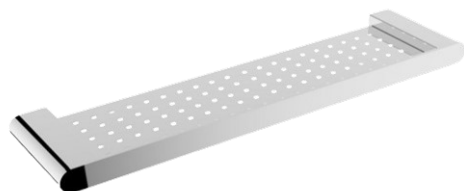

7900 Series Accessories

L4030D - 700 Double Towel Rail
- Chrome

L4030 - 700 Single Towel Rail
- Chrome

L4086 - Toilet Roll Bar
- Chrome

L4080 - Towel Bar
- Chrome

L4087 - Glass Shelf
- Chrome

L4011 - Soap Dish
- Chrome