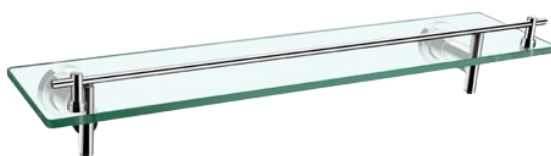

4000 Series Accessories

L4030D - 700 Double Towel Rail
- Chrome

L4030 - 700 Single Towel Rail
- Chrome

L4036D - 900 Double Towel Rail
- Chrome

L4036 - 900 Single Towel Rail
- Chrome

L4086 - Toilet Roll Bar
- Chrome

L4082 - Robe Hook
- Chrome

L4080 - Towel Ring -
Chrome

L4011 - Soap Dish
- Chrome

L4087 - Glass Shelf
- Chrome