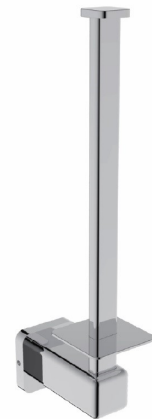

## 1800 Series Accessories

L1830DA - Elegant 700 Double Towel Rail  
- Chrome

L1830A - Elegant 700 Single Towel Rail  
- Chrome

L882A - Elegant Robe Hook  
- Chrome

L1886A - Elegant Toilet Roll Holder  
- Chrome

L1880A - Elegant Guest Towel Holder  
- Chrome

L1886EA - Elegant Spare Toilet  
Roll Holder - Chrome

L1886A - Elegant Glass Shelf - Chrome

L1886A - Elegant Soap Dish Holder  
- Chrome