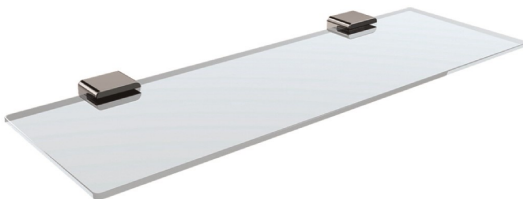

## 1800 Series Accessories

L1830DA - Elegant 700 Double Towel Rail  
- Chrome

L1830A - Elegant 700 Single Towel Rail  
- Chrome

L882A - Elegant Robe Hook  
- Chrome

L1886A - Elegant Toilet Roll Holder  
- Chrome

L1880A - Elegant Guest Towel Holder  
- Chrome

L1886EA - Elegant Spare Toilet  
Roll Holder - Chrome

L1886A - Elegant Glass Shelf - Chrome

L1886A - Elegant Soap Dish Holder  
- Chrome