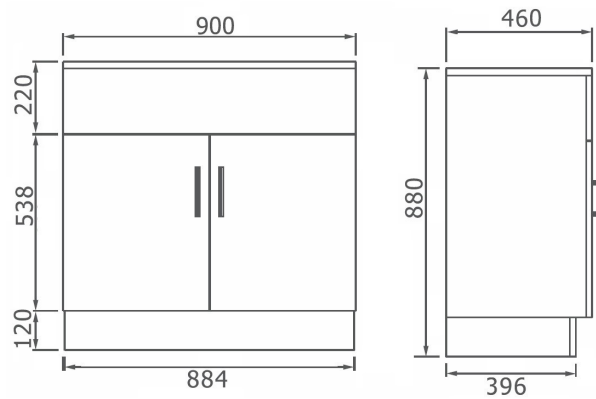

KITCHEN & LAUNDRY

BL874 - 45L Laundry Tub & Cabinet

BL906 - 900 Sink & Cabinet

BL934C - 1200 Sink & Cabinet