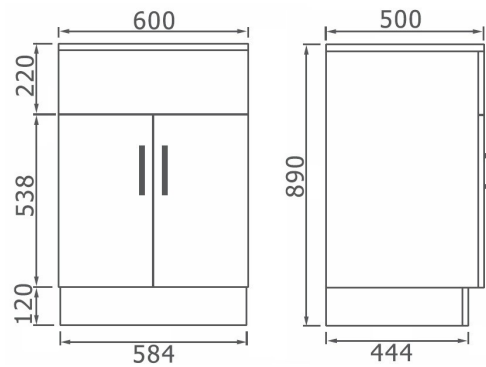

KITCHEN & LAUNDRY

BL874 - 45L Laundry Tub & Cabinet

BL906 - 900 Sink & Cabinet

BL934C - 1200 Sink & Cabinet