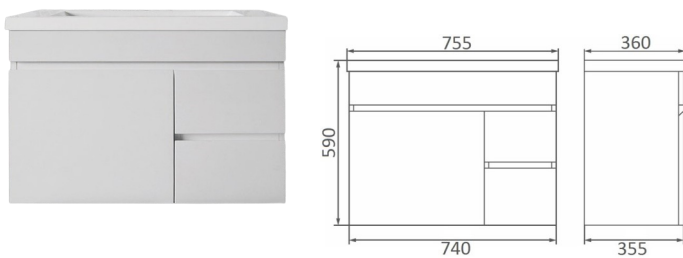

SATURN (FINGER PULL)

Saturn FP Wall Hung 600 Vanity

Saturn FP 600 Vanity

Saturn FP Wall Hung 750 Vanity

Saturn FP 750 Vanity

Saturn FP Wall Hung 860 Vanity

Saturn FP 860 Vanity