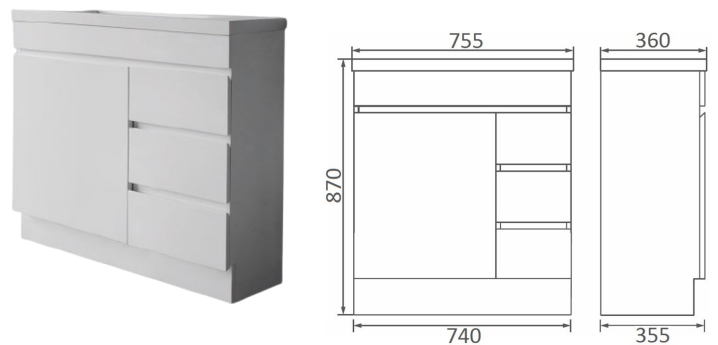

SATURN (FINGER PULL)

Saturn FP Wall Hung 600 Vanity

Saturn FP 600 Vanity

Saturn FP Wall Hung 750 Vanity

Saturn FP 750 Vanity

Saturn FP Wall Hung 860 Vanity

Saturn FP 860 Vanity