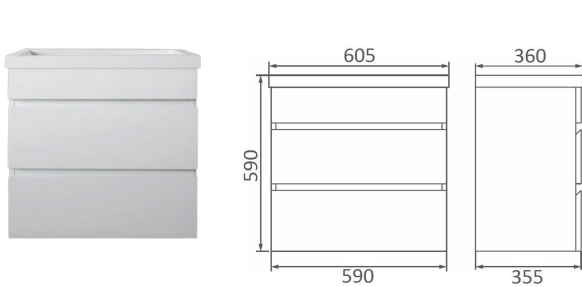

SATURN (FINGER PULL)

Saturn FP Wall Hung 600 Vanity

Saturn FP 600 Vanity

Saturn FP Wall Hung 750 Vanity

Saturn FP 750 Vanity

Saturn FP Wall Hung 860 Vanity

Saturn FP 860 Vanity