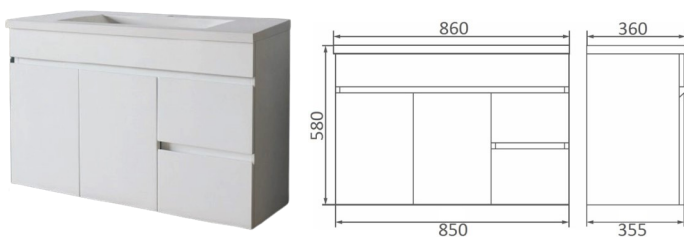

SATURN (FINGER PULL)

Saturn FP Wall Hung 600 Vanity

Saturn FP 600 Vanity

Saturn FP Wall Hung 750 Vanity

Saturn FP 750 Vanity

Saturn FP Wall Hung 860 Vanity

Saturn FP 860 Vanity