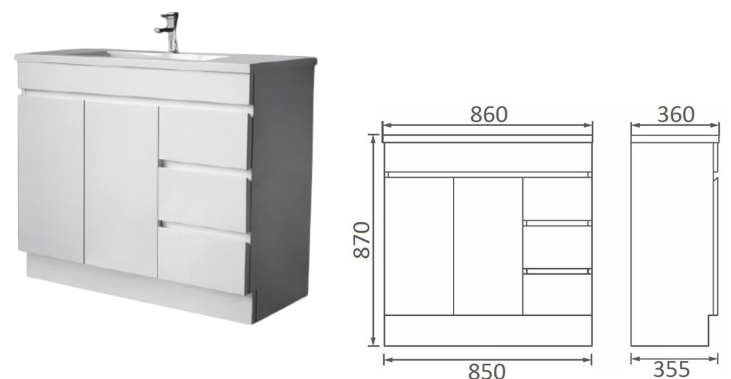

SATURN (FINGER PULL)

Saturn FP Wall Hung 600 Vanity

Saturn FP 600 Vanity

Saturn FP Wall Hung 750 Vanity

Saturn FP 750 Vanity

Saturn FP Wall Hung 860 Vanity

Saturn FP 860 Vanity