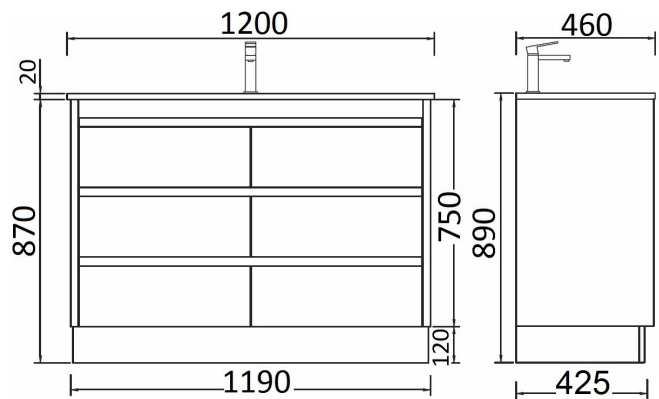

ALPINE

Alpine Single 1200 Vanity

Alpine Double 1200 Vanity