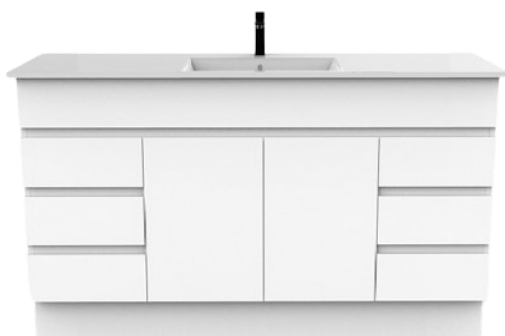

## MARS (FINGER PULL)

**Mars 750 FP Vanity**  
Available in Left or Right  
Hand Drawers

**Mars 900 FP Vanity**  
Available in Left or Right  
Hand Drawers

**Mars 1200 FP Vanity**

**Mars 1500 FP Single Bowl Vanity**

**Mars 1500 FP Double Bowl Vanity**

- Mars Vanities available with Polymarble Top or Ceramic Top

Available in Left or Right Hand Drawers

Available in Left or Right Hand Drawers

• Mars Vanities available with Polymarble Top or Ceramic Top