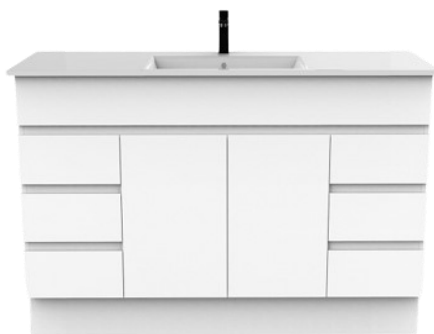

## MARS (FINGER PULL)

**Mars 750 FP Vanity**  
Available in Left or Right  
Hand Drawers

**Mars 900 FP Vanity**  
Available in Left or Right  
Hand Drawers

**Mars 1200 FP Vanity**

**Mars 1500 FP Single Bowl Vanity**

**Mars 1500 FP Double Bowl Vanity**

- Mars Vanities available with Polymarble Top or Ceramic Top

Available in Left or Right Hand Drawers

Available in Left or Right Hand Drawers

• Mars Vanities available with Polymarble Top or Ceramic Top