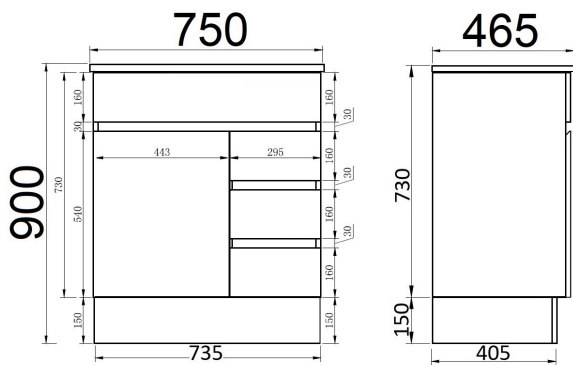

Available in Left or Right Hand Drawers