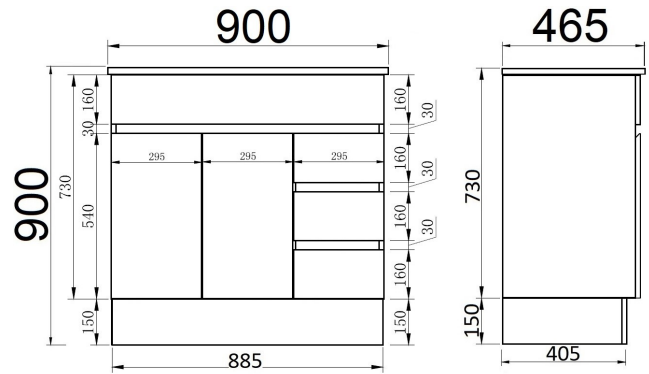

## MARS (FINGER PULL)

**Mars 750 FP Vanity**  
Available in Left or Right  
Hand Drawers

**Mars 900 FP Vanity**  
Available in Left or Right  
Hand Drawers

**Mars 1200 FP Vanity**

**Mars 1500 FP Single Bowl Vanity**

**Mars 1500 FP Double Bowl Vanity**

- Mars Vanities available with Polymarble Top or Ceramic Top

Available in Left or Right Hand Drawers

Available in Left or Right Hand Drawers

• Mars Vanities available with Polymarble Top or Ceramic Top