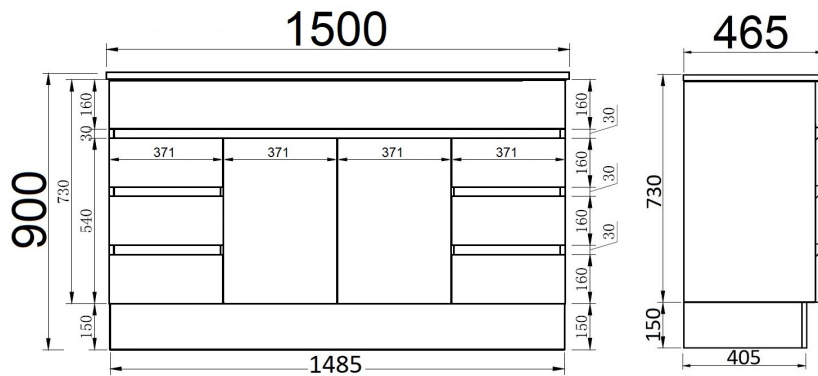

**Mars 1500 FP Double Bowl Vanity**

- Mars Vanities available with Polymarble Top or Ceramic Top

Available in Left or Right Hand Drawers

Available in Left or Right Hand Drawers

• Mars Vanities available with Polymarble Top or Ceramic Top