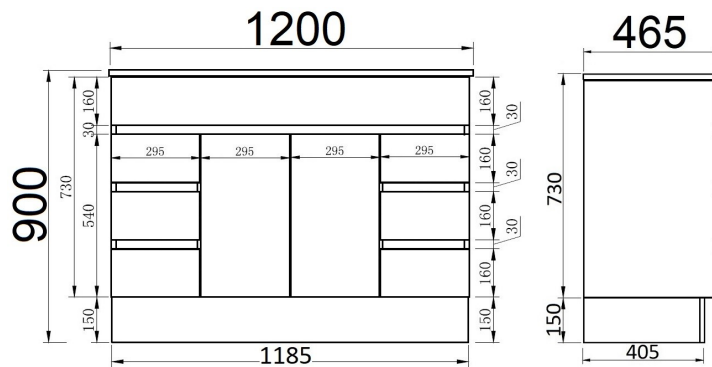

**Mars 1500 FP Double Bowl Vanity**

- Mars Vanities available with Polymarble Top or Ceramic Top

Available in Left or Right Hand Drawers

Available in Left or Right Hand Drawers

• Mars Vanities available with Polymarble Top or Ceramic Top