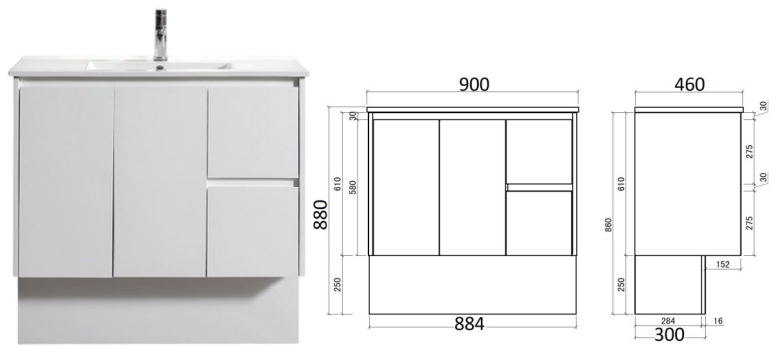

NEW JAZZ

New Jazz 750 Vanity

Available in Gloss White or Oak

New Jazz 900 Vanity

Available in Gloss White or Cherry

New Jazz 1200 Single Vanity

Available in Gloss White or Oak

New Jazz 1500 Single Bowl Vanity