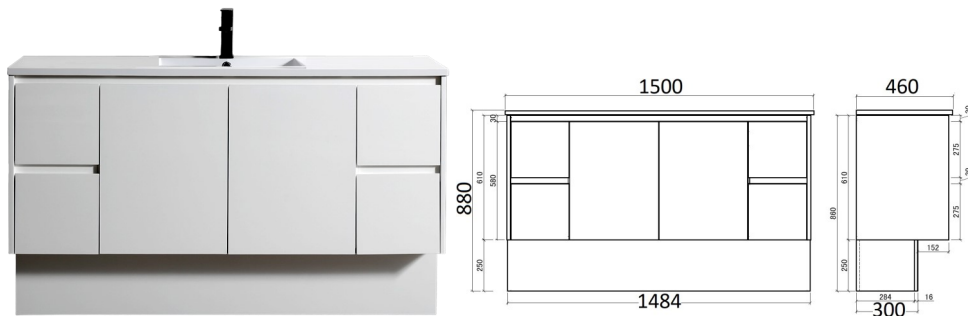

NEW JAZZ

New Jazz 750 Vanity

Available in Gloss White or Oak

New Jazz 900 Vanity

Available in Gloss White or Cherry

New Jazz 1200 Single Vanity

Available in Gloss White or Oak

New Jazz 1500 Single Bowl Vanity