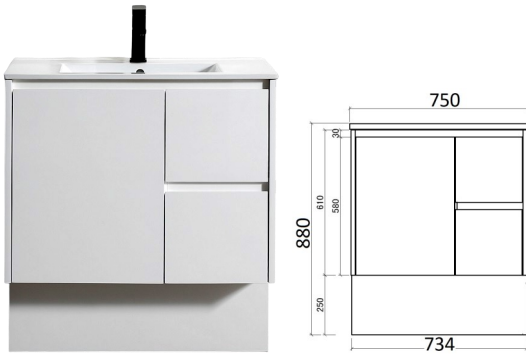

NEW JAZZ

New Jazz 750 Vanity

Available in Gloss White or Oak

New Jazz 900 Vanity

Available in Gloss White or Cherry

New Jazz 1200 Single Vanity

Available in Gloss White or Oak

New Jazz 1500 Single Bowl Vanity