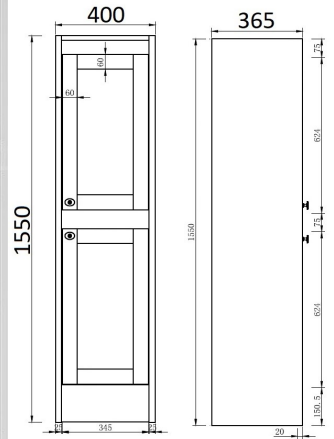

NEW ENGLAND

New England 900 Vanity

New England Tall Boy

New England 1200 Vanity