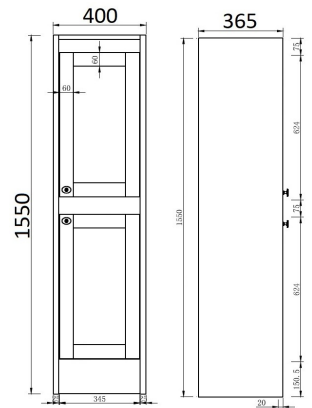

VIVO MANOR

Vivo Manor 750 Vanity

Vivo Manor 900 Vanity

Tall Boy

Vivo Manor 1200 Double Vanity

Vivo Manor 1500 Double Vanity