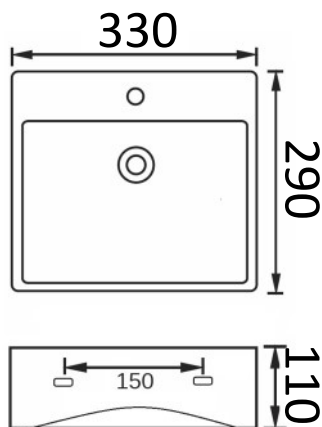

WALL BASINS

- 7130B** - Gloss White
 - With Overflow
 - 550 x 410 x 120
 - One or Three Tap Hole

- KN1067A** - Gloss White
 - No Overflow
 - 480 x 370 x 130
 - No Tap Hole

- KN1067B** - Gloss White
 - With Overflow
 - 540 x 450 x 160
 - One Tap Hole

- 311C** - Gloss White
 - With Overflow
 - 410 x 410 x 145
 - One Tap Hole