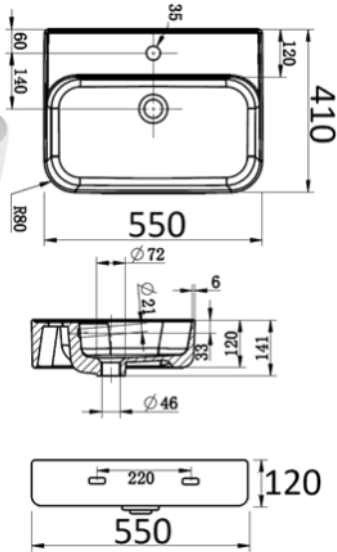

WALL BASINS

- 7130B** - Gloss White
 - With Overflow
 - 550 x 410 x 120
 - One or Three Tap Hole

- KN1067A** - Gloss White
 - No Overflow
 - 480 x 370 x 130
 - No Tap Hole

- KN1067B** - Gloss White
 - With Overflow
 - 540 x 450 x 160
 - One Tap Hole

- 311C** - Gloss White
 - With Overflow
 - 410 x 410 x 145
 - One Tap Hole