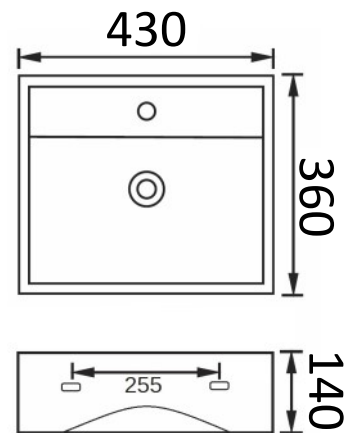

WALL BASINS

- 7130B** - Gloss White
 - With Overflow
 - 550 x 410 x 120
 - One or Three Tap Hole

- KN1067A** - Gloss White
 - No Overflow
 - 480 x 370 x 130
 - No Tap Hole

- KN1067B** - Gloss White
 - With Overflow
 - 540 x 450 x 160
 - One Tap Hole

- 311C** - Gloss White
 - With Overflow
 - 410 x 410 x 145
 - One Tap Hole