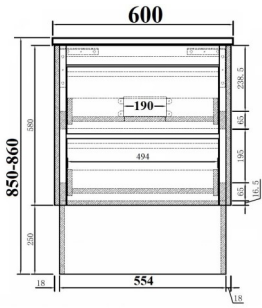

Vivo 1200 Double Vanity
Available in Gloss White Only

Vivo 1500 Single Bowl Vanity
Available in Gloss White Only

Vivo 1500 Double Bowl Vanity
Available in Gloss White or Cherry Oak

Vivo 1800 Double Bowl Vanity
Available in Gloss White Only