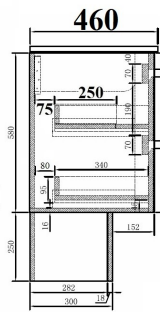

Gloss White