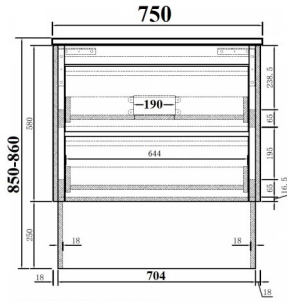

Vivo 1200 Double Vanity
Available in Gloss White Only

Vivo 1500 Single Bowl Vanity
Available in Gloss White Only

Vivo 1500 Double Bowl Vanity
Available in Gloss White or Cherry Oak

Vivo 1800 Double Bowl Vanity
Available in Gloss White Only