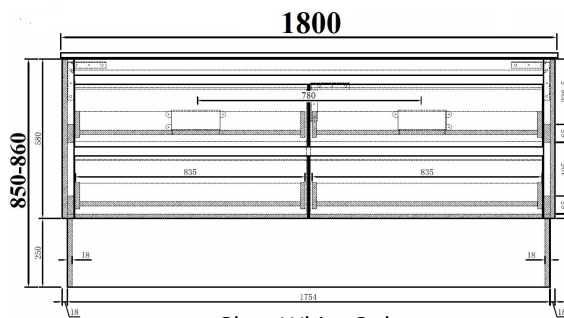

Gloss White Only