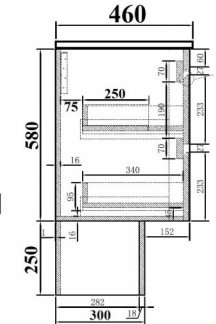

Gloss White Only