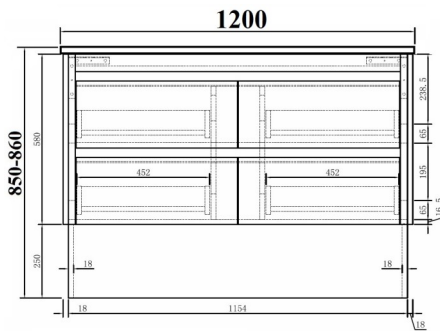

Vivo 1200 Double Vanity
Available in Gloss White Only

Vivo 1500 Single Bowl Vanity
Available in Gloss White Only

Vivo 1500 Double Bowl Vanity
Available in Gloss White or Cherry Oak

Vivo 1800 Double Bowl Vanity
Available in Gloss White Only