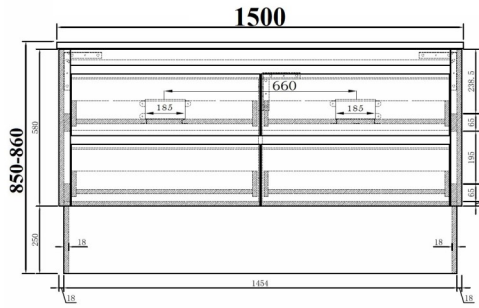

Gloss White Only