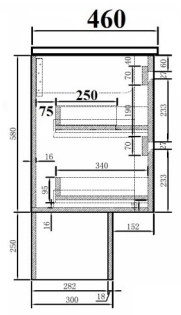

Gloss White Only