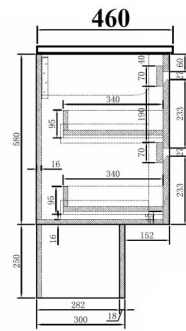

Vivo 1200 Double Vanity
Available in Gloss White Only

Vivo 1500 Single Bowl Vanity
Available in Gloss White Only

Vivo 1500 Double Bowl Vanity
Available in Gloss White or Cherry Oak

Vivo 1800 Double Bowl Vanity
Available in Gloss White Only