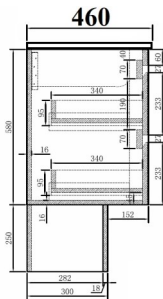

Gloss White Only