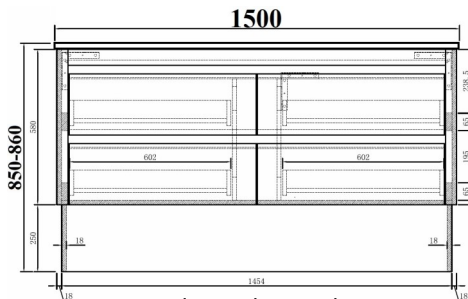

Gloss White Only