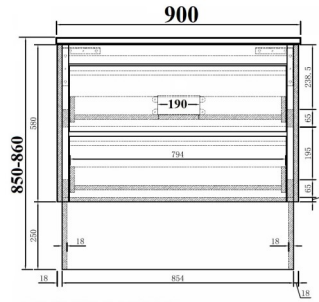

Vivo 1200 Double Vanity
Available in Gloss White Only

Vivo 1500 Single Bowl Vanity
Available in Gloss White Only

Vivo 1500 Double Bowl Vanity
Available in Gloss White or Cherry Oak

Vivo 1800 Double Bowl Vanity
Available in Gloss White Only