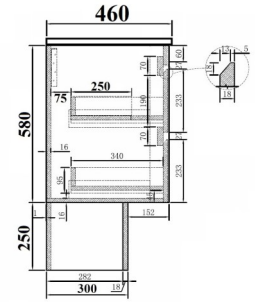

Vivo 1200 Double Vanity
Available in Gloss White Only

Vivo 1500 Single Bowl Vanity
Available in Gloss White Only

Vivo 1500 Double Bowl Vanity
Available in Gloss White or Cherry Oak

Vivo 1800 Double Bowl Vanity
Available in Gloss White Only