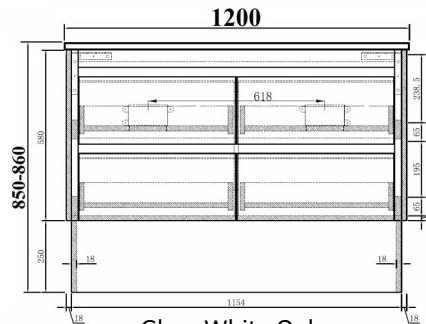

Vivo 1200 Double Vanity
Available in Gloss White Only

Vivo 1500 Single Bowl Vanity
Available in Gloss White Only

Vivo 1500 Double Bowl Vanity
Available in Gloss White or Cherry Oak

Vivo 1800 Double Bowl Vanity
Available in Gloss White Only