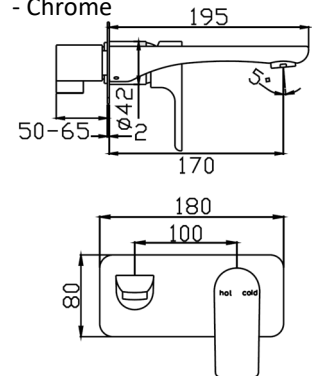

SLEEK

SLK1 - Sleek Sink Mixer
- Chrome

SLW1- Sleek Wall Mixer
- Chrome

SLB1 - Sleek Basin Mixer
- Chrome

SLWD1- Sleek Wall Mixer
w\ Diverter - Chrome

SLWS1 - Sleek Wall Basin Mixer
- Chrome

SLCS200- - Wall Outlet
- Chrome