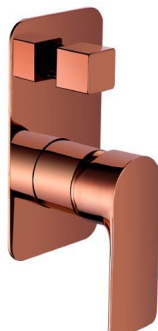

SLEEK

SLK1 - Sleek Sink Mixer
- Chrome

SLW1- Sleek Wall Mixer
- Chrome

SLB1 - Sleek Basin Mixer
- Chrome

SLWD1- Sleek Wall Mixer
w\ Diverter - Chrome

SLWS1 - Sleek Wall Basin Mixer
- Chrome

SLCS200- - Wall Outlet
- Chrome

SLK1-BC - Matt Black/Chrome

SLK1-RG - Rose Gold

SLK1-B - Matt Black

SLB1-BC - Matt Black/Chrome

SLB1-RG - Rose Gold

SLB1-B - Matt Black

SLWS1-BC - Matt Black/Chrome

SLWS1-RG - Rose Gold

SLWS1-B - Matt Black

SLW1-BC - Matt Black/Chrome

SLW1-RG - Rose Gold

SLW1-B - Matt Black

SLWD1-BC - Matt Black/Chrome

SLWD1-RG - Rose Gold

SLWD1-B - Matt Black