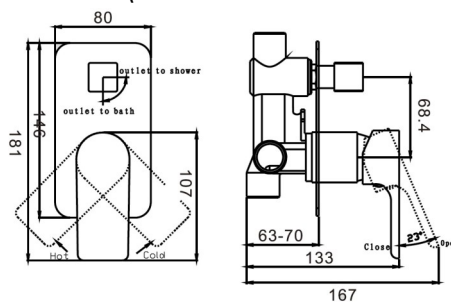

SLEEK

SLK1 - Sleek Sink Mixer
- Chrome

SLW1- Sleek Wall Mixer
- Chrome

SLB1 - Sleek Basin Mixer
- Chrome

SLWD1- Sleek Wall Mixer
w\ Diverter - Chrome

SLWS1 - Sleek Wall Basin Mixer
- Chrome

SLCS200- - Wall Outlet
- Chrome