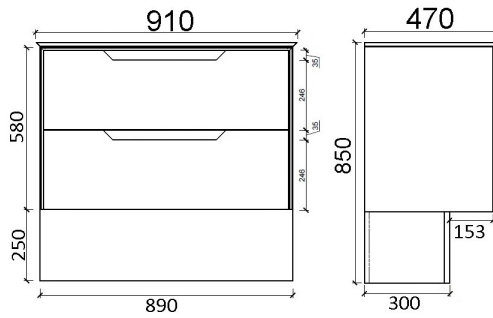

ARES

Ares 750 Vanity - White

Ares 900 Vanity - White

Ares 1200 Vanity - White