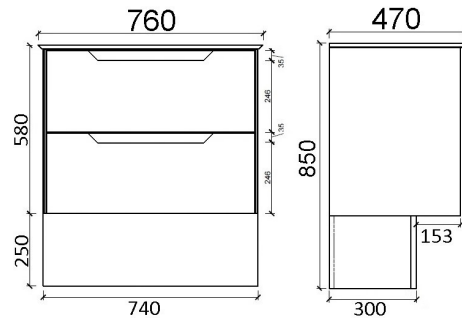

ARES

Ares 750 Vanity - White

Ares 900 Vanity - White

Ares 1200 Vanity - White