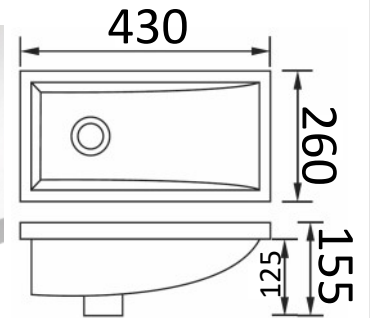

## UNDERMOUNT BASINS

- 540B** - Gloss White  
 - With Overflow  
 - 430 x 440 x 200  
 - No Tap Hole

- 540C** - Gloss White  
 - With Overflow  
 - 430 x 260 x 155  
 - No Tap Hole

- 540E** - Gloss White  
 - With Overflow  
 - 530 x 340 x 170  
 - No Tap Hole

- 551** - Gloss White  
 - With Overflow  
 - 420 x 420 x 170  
 - No Tap Hole

- U3** - Gloss White  
 - With Overflow  
 - 530 x 375 x 170  
 - No Tap Hole

For more Basin choices please visit: [arto.com.au/basin](http://arto.com.au/basin)