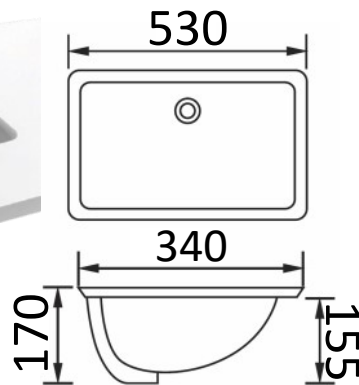

## UNDERMOUNT BASINS

- 540B** - Gloss White  
 - With Overflow  
 - 430 x 440 x 200  
 - No Tap Hole

- 540C** - Gloss White  
 - With Overflow  
 - 430 x 260 x 155  
 - No Tap Hole

- 540E** - Gloss White  
 - With Overflow  
 - 530 x 340 x 170  
 - No Tap Hole

- 551** - Gloss White  
 - With Overflow  
 - 420 x 420 x 170  
 - No Tap Hole

- U3** - Gloss White  
 - With Overflow  
 - 530 x 375 x 170  
 - No Tap Hole

For more Basin choices please visit: [arto.com.au/basin](http://arto.com.au/basin)