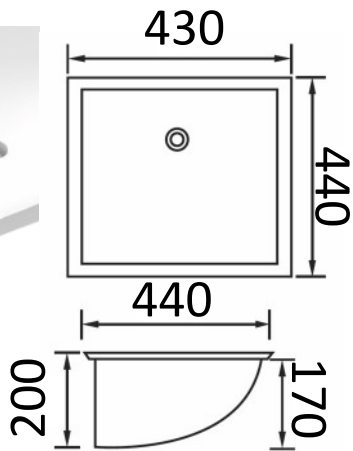

## UNDERMOUNT BASINS

- 540B** - Gloss White  
 - With Overflow  
 - 430 x 440 x 200  
 - No Tap Hole

- 540C** - Gloss White  
 - With Overflow  
 - 430 x 260 x 155  
 - No Tap Hole

- 540E** - Gloss White  
 - With Overflow  
 - 530 x 340 x 170  
 - No Tap Hole

- 551** - Gloss White  
 - With Overflow  
 - 420 x 420 x 170  
 - No Tap Hole

- U3** - Gloss White  
 - With Overflow  
 - 530 x 375 x 170  
 - No Tap Hole

For more Basin choices please visit: [arto.com.au/basin](http://arto.com.au/basin)