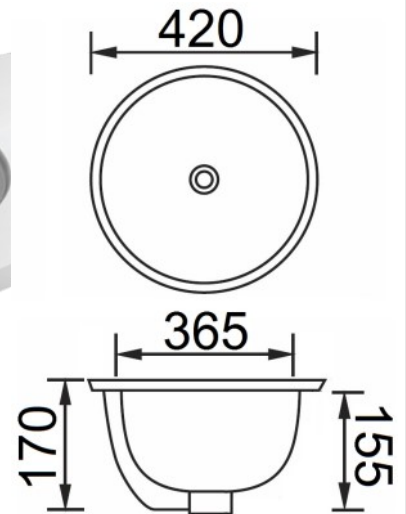

## UNDERMOUNT BASINS

- 540B** - Gloss White  
 - With Overflow  
 - 430 x 440 x 200  
 - No Tap Hole

- 540C** - Gloss White  
 - With Overflow  
 - 430 x 260 x 155  
 - No Tap Hole

- 540E** - Gloss White  
 - With Overflow  
 - 530 x 340 x 170  
 - No Tap Hole

- 551** - Gloss White  
 - With Overflow  
 - 420 x 420 x 170  
 - No Tap Hole

- U3** - Gloss White  
 - With Overflow  
 - 530 x 375 x 170  
 - No Tap Hole

For more Basin choices please visit: [arto.com.au/basin](http://arto.com.au/basin)