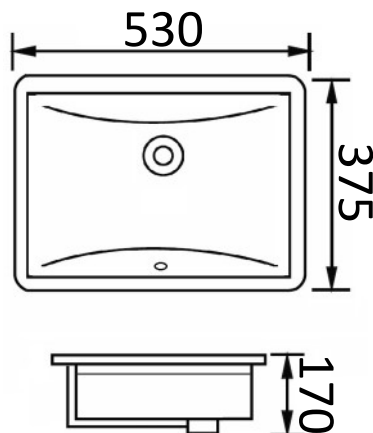

## UNDERMOUNT BASINS

- 540B** - Gloss White  
 - With Overflow  
 - 430 x 440 x 200  
 - No Tap Hole

- 540C** - Gloss White  
 - With Overflow  
 - 430 x 260 x 155  
 - No Tap Hole

- 540E** - Gloss White  
 - With Overflow  
 - 530 x 340 x 170  
 - No Tap Hole

- 551** - Gloss White  
 - With Overflow  
 - 420 x 420 x 170  
 - No Tap Hole

- U3** - Gloss White  
 - With Overflow  
 - 530 x 375 x 170  
 - No Tap Hole

For more Basin choices please visit: [arto.com.au/basin](http://arto.com.au/basin)