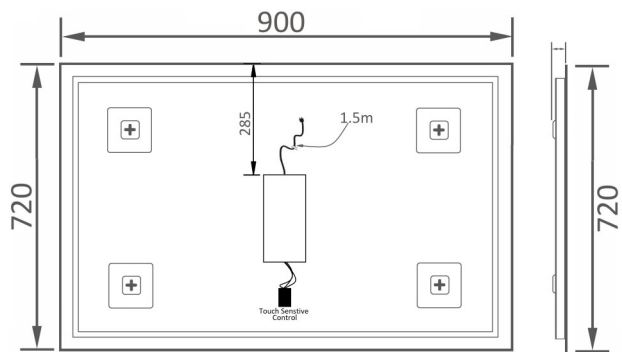

LED MIRRORS

- On/Off Touch Sensor
- LED White - 4000K (Neutral)
- 200-240V AC driver, 12V output
- IP44 Rating

RM700 -LED Mirror

ATL900 - Atlanta LED 900 Mirror

ATL1200 - Atlanta LED 1200 Mirror