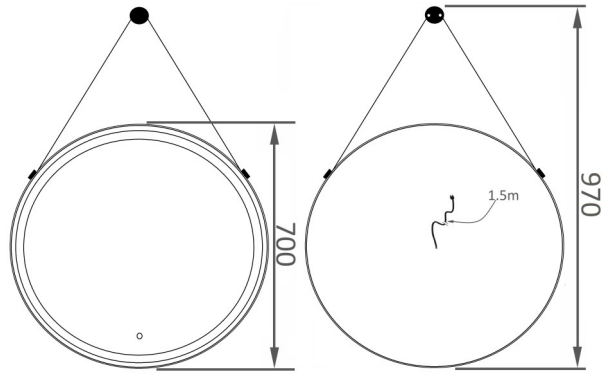

LED MIRRORS

- On/Off Touch Sensor
- LED White - 4000K (Neutral)
- 200-240V AC driver, 12V output
- IP44 Rating

RM700 -LED Mirror

ATL900 - Atlanta LED 900 Mirror

ATL1200 - Atlanta LED 1200 Mirror