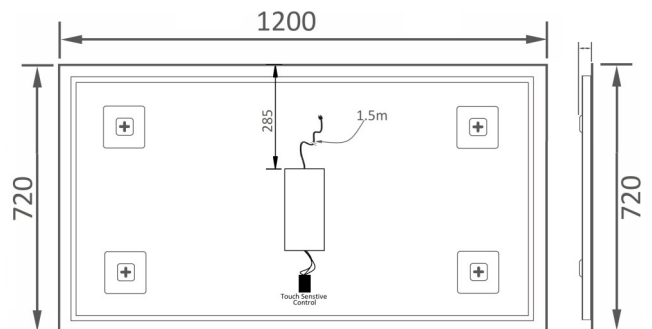

LED MIRRORS

- On/Off Touch Sensor
- LED White - 4000K (Neutral)
- 200-240V AC driver, 12V output
- IP44 Rating

RM700 -LED Mirror

ATL900 - Atlanta LED 900 Mirror

ATL1200 - Atlanta LED 1200 Mirror