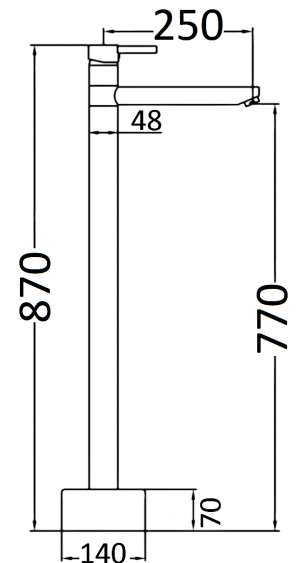

IDB5- Ideal Swivel Basin Mixer
- Chrome