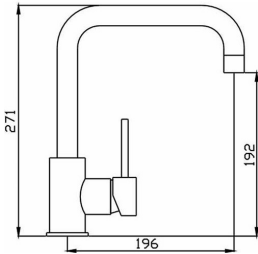

IDB3 - Ideal Basin Mixer
- Chrome