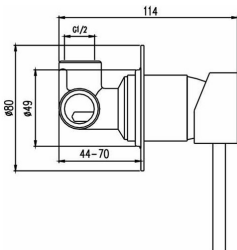

IDWD2 - Ideal Wall Mixer
w\Diverter - Chrome