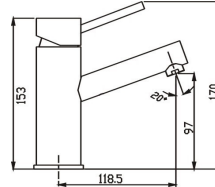

GMT06 - Ideal Floor
Mount Mixer - Chrome