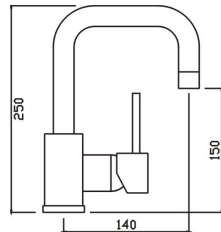

IDB1- Ideal Basin Mixer
- Chrome