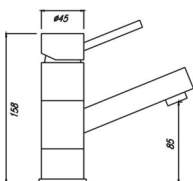

IDW3 - Ideal Wall Mixer
- Chrome