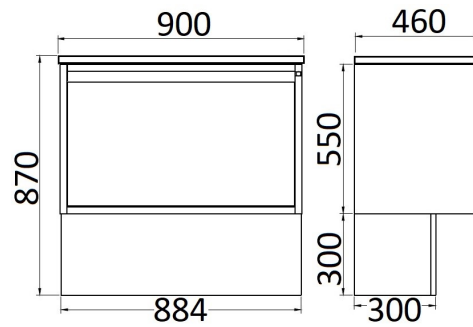

BRIGHT (LED)

- On/Off Touch Sensor
- Touch Sensor Dimmer
- LED White - 4000K (Neutral)
- 200-240V AC driver, 12V output
- IP44 Rating

Bright LED 900 Vanity

Bright LED 1200 Vanity

Matt White

Cherry Oak

Stone