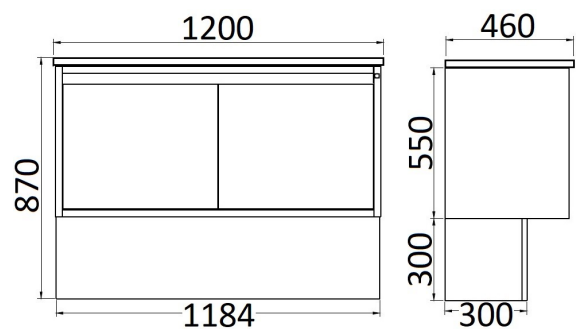

BRIGHT (LED)

- On/Off Touch Sensor
- Touch Sensor Dimmer
- LED White - 4000K (Neutral)
- 200-240V AC driver, 12V output
- IP44 Rating

Bright LED 900 Vanity

Bright LED 1200 Vanity

Matt White

Cherry Oak

Stone