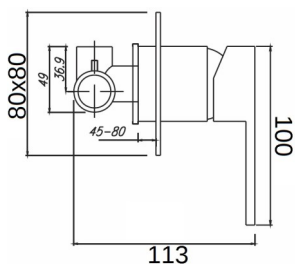

## TONY

TNK1 - Tony Sink Mixer - Chrome

TNB2 - Tony Basin Mixer - Chrome

GMD06 - Tony Floor Mount Mixer - Chrome

TNW1- Tony Wall Mixer - Chrome

TNWD1- Tony Wall Mixer w\ Diverter - Chrome