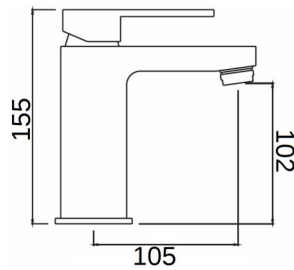

## TONY

TNK1 - Tony Sink Mixer - Chrome

TNB2 - Tony Basin Mixer - Chrome

GMD06 - Tony Floor Mount Mixer - Chrome

TNW1- Tony Wall Mixer - Chrome

TNWD1- Tony Wall Mixer w\ Diverter - Chrome