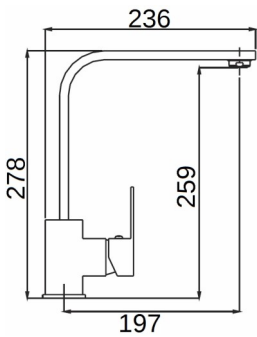

## TONY

TNK1 - Tony Sink Mixer - Chrome

TNB2 - Tony Basin Mixer - Chrome

GMD06 - Tony Floor Mount Mixer - Chrome

TNW1- Tony Wall Mixer - Chrome

TNWD1- Tony Wall Mixer w\ Diverter - Chrome