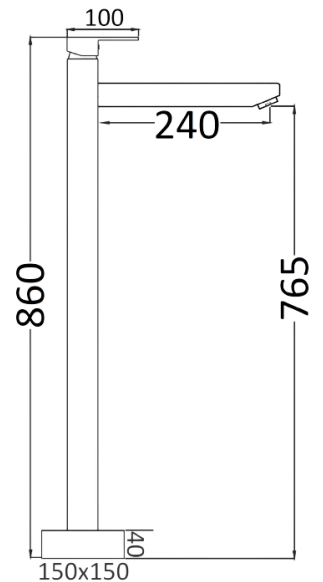

## TONY

TNK1 - Tony Sink Mixer - Chrome

TNB2 - Tony Basin Mixer - Chrome

GMD06 - Tony Floor Mount Mixer - Chrome

TNW1- Tony Wall Mixer - Chrome

TNWD1- Tony Wall Mixer w\ Diverter - Chrome