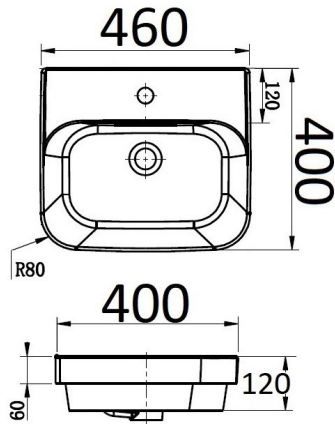

SEMI-RECESS BASINS

- 7130E** - Gloss White
- With Overflow
 - 460 x 400 x 120
 - One or Three Tap Hole

- 324B** - Gloss White
- No Overflow
 - 480 x 370 x 130
 - No Tap Hole

- 8050B** - Gloss White
- With Overflow
 - 540 x 450 x 160
 - One Tap Hole

- 8050I** - Gloss White
- With Overflow
 - 420 x 470 x 160
 - One Tap Hole

- 311D** - Gloss White
- With Overflow
 - 410 x 410 x 145
 - One Tap Hole

For more Basin choices please visit: arto.com.au/basin