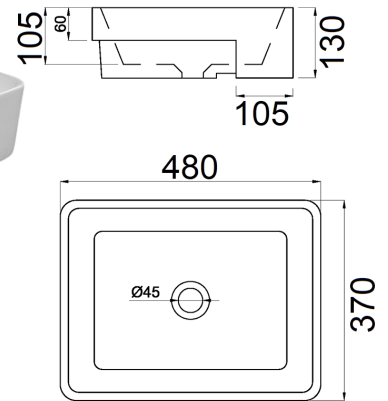

SEMI-RECESS BASINS

- 7130E** - Gloss White
- With Overflow
 - 460 x 400 x 120
 - One or Three Tap Hole

- 324B** - Gloss White
- No Overflow
 - 480 x 370 x 130
 - No Tap Hole

- 8050B** - Gloss White
- With Overflow
 - 540 x 450 x 160
 - One Tap Hole

- 8050I** - Gloss White
- With Overflow
 - 420 x 470 x 160
 - One Tap Hole

- 311D** - Gloss White
- With Overflow
 - 410 x 410 x 145
 - One Tap Hole

For more Basin choices please visit: arto.com.au/basin