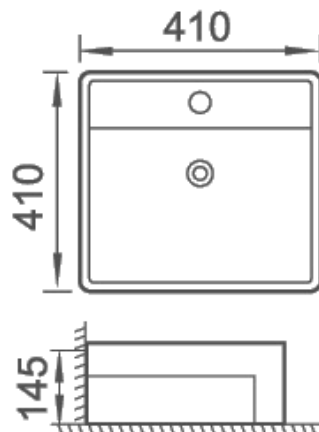

SEMI-RECESS BASINS

- 7130E** - Gloss White
- With Overflow
 - 460 x 400 x 120
 - One or Three Tap Hole

- 324B** - Gloss White
- No Overflow
 - 480 x 370 x 130
 - No Tap Hole

- 8050B** - Gloss White
- With Overflow
 - 540 x 450 x 160
 - One Tap Hole

- 8050I** - Gloss White
- With Overflow
 - 420 x 470 x 160
 - One Tap Hole

- 311D** - Gloss White
- With Overflow
 - 410 x 410 x 145
 - One Tap Hole

For more Basin choices please visit: arto.com.au/basin