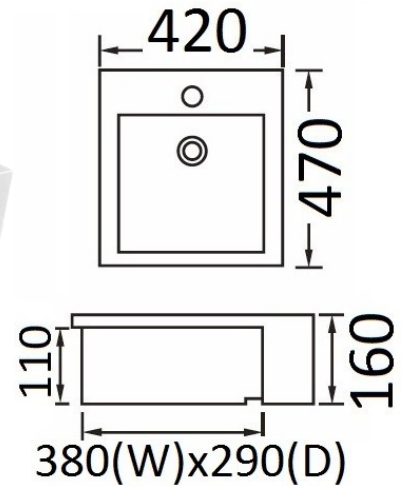

SEMI-RECESS BASINS

- 7130E** - Gloss White
- With Overflow
 - 460 x 400 x 120
 - One or Three Tap Hole

- 324B** - Gloss White
- No Overflow
 - 480 x 370 x 130
 - No Tap Hole

- 8050B** - Gloss White
- With Overflow
 - 540 x 450 x 160
 - One Tap Hole

- 8050I** - Gloss White
- With Overflow
 - 420 x 470 x 160
 - One Tap Hole

- 311D** - Gloss White
- With Overflow
 - 410 x 410 x 145
 - One Tap Hole

For more Basin choices please visit: arto.com.au/basin