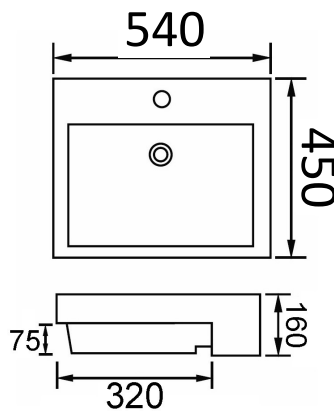

SEMI-RECESS BASINS

- 7130E** - Gloss White
- With Overflow
 - 460 x 400 x 120
 - One or Three Tap Hole

- 324B** - Gloss White
- No Overflow
 - 480 x 370 x 130
 - No Tap Hole

- 8050B** - Gloss White
- With Overflow
 - 540 x 450 x 160
 - One Tap Hole

- 8050I** - Gloss White
- With Overflow
 - 420 x 470 x 160
 - One Tap Hole

- 311D** - Gloss White
- With Overflow
 - 410 x 410 x 145
 - One Tap Hole

For more Basin choices please visit: arto.com.au/basin