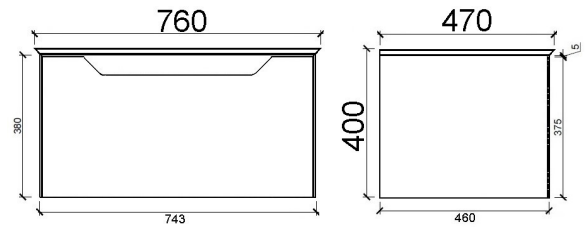

CERES

Ceres 750 Vanity - Cherry Oak

Ceres 900 Vanity - Cherry Oak

Ceres 1200 Vanity - Cherry Oak