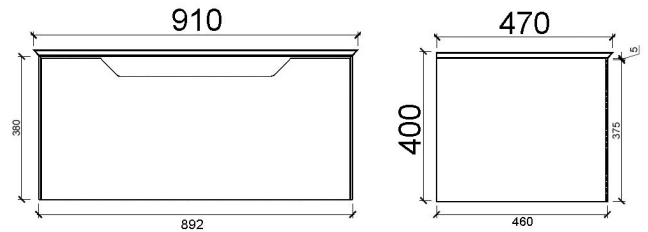

CERES

Ceres 750 Vanity - Cherry Oak

Ceres 900 Vanity - Cherry Oak

Ceres 1200 Vanity - Cherry Oak