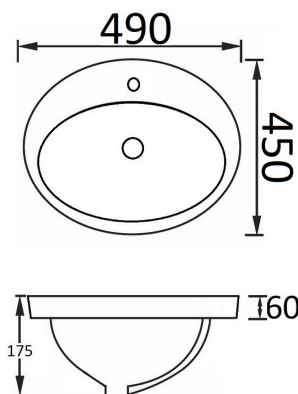

## INSET BASINS

- 7130F** - Gloss White  
 - With Overflow  
 - 460 x 400 x 120(60)  
 - One or Three Tap Hole

- 7028AB** - Gloss White  
 - With Overflow  
 - 545 x 460 x 175(60)  
 - One or Three Tap

- 9050** - Gloss White  
 - With Overflow  
 - 545x 465 x 190  
 - One or Three Tap Hole

- 9048B** - Gloss White  
 - With Overflow  
 - 410 x 410 x 170  
 - One or Three Tap Hole

- 405L** - Gloss White  
 - With Overflow  
 - 490 x 450 x 175(60)  
 - One Tap Hole

- 7064** - Gloss White  
 - No Overflow  
 - 410 x 410 x 110(70)  
 - No Tap Hole

For more Basin choices please visit: [arto.com.au/basin](http://arto.com.au/basin)

nb. Wastes not included with Basins

- 7046B** - Gloss White
- With Overflow
  - 400 x 400 x 175
  - No Taphole

- 509B** - Gloss White
- With Overflow
  - 540 x 455 x 195
  - One or Three Tap Hole