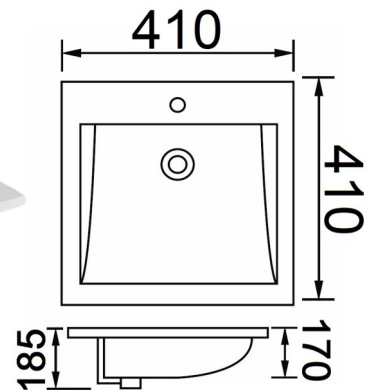

## INSET BASINS

- 7130F** - Gloss White  
 - With Overflow  
 - 460 x 400 x 120(60)  
 - One or Three Tap Hole

- 7028AB** - Gloss White  
 - With Overflow  
 - 545 x 460 x 175(60)  
 - One or Three Tap

- 9050** - Gloss White  
 - With Overflow  
 - 545x 465 x 190  
 - One or Three Tap Hole

- 9048B** - Gloss White  
 - With Overflow  
 - 410 x 410 x 170  
 - One or Three Tap Hole

- 405L** - Gloss White  
 - With Overflow  
 - 490 x 450 x 175(60)  
 - One Tap Hole

- 7064** - Gloss White  
 - No Overflow  
 - 410 x 410 x 110(70)  
 - No Tap Hole

For more Basin choices please visit: [arto.com.au/basin](http://arto.com.au/basin)

nb. Wastes not included with Basins

- 7046B** - Gloss White
- With Overflow
  - 400 x 400 x 175
  - No Taphole

- 509B** - Gloss White
- With Overflow
  - 540 x 455 x 195
  - One or Three Tap Hole