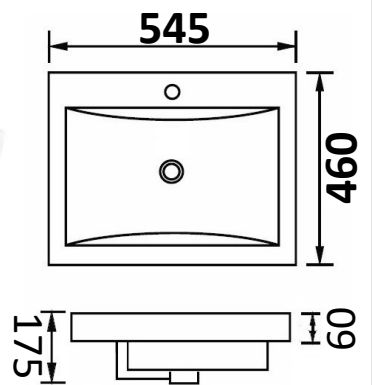

## INSET BASINS

- 7130F** - Gloss White  
 - With Overflow  
 - 460 x 400 x 120(60)  
 - One or Three Tap Hole

- 7028AB** - Gloss White  
 - With Overflow  
 - 545 x 460 x 175(60)  
 - One or Three Tap

- 9050** - Gloss White  
 - With Overflow  
 - 545x 465 x 190  
 - One or Three Tap Hole

- 9048B** - Gloss White  
 - With Overflow  
 - 410 x 410 x 170  
 - One or Three Tap Hole

- 405L** - Gloss White  
 - With Overflow  
 - 490 x 450 x 175(60)  
 - One Tap Hole

- 7064** - Gloss White  
 - No Overflow  
 - 410 x 410 x 110(70)  
 - No Tap Hole

For more Basin choices please visit: [arto.com.au/basin](http://arto.com.au/basin)

nb. Wastes not included with Basins

- 7046B** - Gloss White
- With Overflow
  - 400 x 400 x 175
  - No Taphole

- 509B** - Gloss White
- With Overflow
  - 540 x 455 x 195
  - One or Three Tap Hole