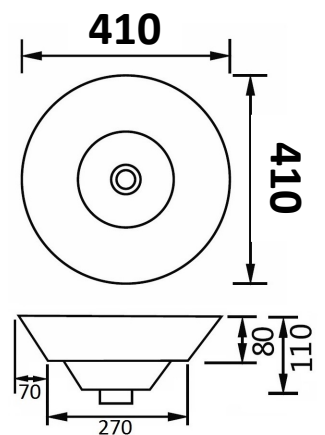

## INSET BASINS

- 7130F** - Gloss White  
 - With Overflow  
 - 460 x 400 x 120(60)  
 - One or Three Tap Hole

- 7028AB** - Gloss White  
 - With Overflow  
 - 545 x 460 x 175(60)  
 - One or Three Tap

- 9050** - Gloss White  
 - With Overflow  
 - 545x 465 x 190  
 - One or Three Tap Hole

- 9048B** - Gloss White  
 - With Overflow  
 - 410 x 410 x 170  
 - One or Three Tap Hole

- 405L** - Gloss White  
 - With Overflow  
 - 490 x 450 x 175(60)  
 - One Tap Hole

- 7064** - Gloss White  
 - No Overflow  
 - 410 x 410 x 110(70)  
 - No Tap Hole

For more Basin choices please visit: [arto.com.au/basin](http://arto.com.au/basin)

nb. Wastes not included with Basins

- 7046B** - Gloss White
- With Overflow
  - 400 x 400 x 175
  - No Taphole

- 509B** - Gloss White
- With Overflow
  - 540 x 455 x 195
  - One or Three Tap Hole