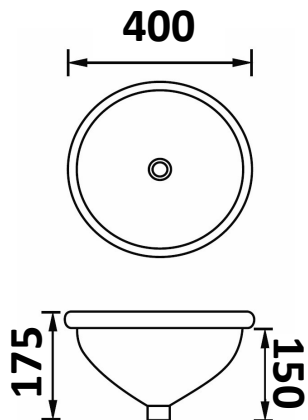

## INSET BASINS

- 7130F** - Gloss White  
 - With Overflow  
 - 460 x 400 x 120(60)  
 - One or Three Tap Hole

- 7028AB** - Gloss White  
 - With Overflow  
 - 545 x 460 x 175(60)  
 - One or Three Tap

- 9050** - Gloss White  
 - With Overflow  
 - 545x 465 x 190  
 - One or Three Tap Hole

- 9048B** - Gloss White  
 - With Overflow  
 - 410 x 410 x 170  
 - One or Three Tap Hole

- 405L** - Gloss White  
 - With Overflow  
 - 490 x 450 x 175(60)  
 - One Tap Hole

- 7064** - Gloss White  
 - No Overflow  
 - 410 x 410 x 110(70)  
 - No Tap Hole

For more Basin choices please visit: [arto.com.au/basin](http://arto.com.au/basin)

nb. Wastes not included with Basins

- 7046B** - Gloss White
- With Overflow
  - 400 x 400 x 175
  - No Taphole

- 509B** - Gloss White
- With Overflow
  - 540 x 455 x 195
  - One or Three Tap Hole