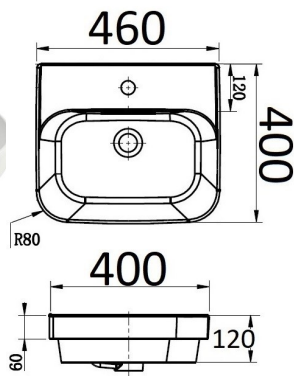

## INSET BASINS

- 7130F** - Gloss White  
 - With Overflow  
 - 460 x 400 x 120(60)  
 - One or Three Tap Hole

- 7028AB** - Gloss White  
 - With Overflow  
 - 545 x 460 x 175(60)  
 - One or Three Tap

- 9050** - Gloss White  
 - With Overflow  
 - 545x 465 x 190  
 - One or Three Tap Hole

- 9048B** - Gloss White  
 - With Overflow  
 - 410 x 410 x 170  
 - One or Three Tap Hole

- 405L** - Gloss White  
 - With Overflow  
 - 490 x 450 x 175(60)  
 - One Tap Hole

- 7064** - Gloss White  
 - No Overflow  
 - 410 x 410 x 110(70)  
 - No Tap Hole

For more Basin choices please visit: [arto.com.au/basin](http://arto.com.au/basin)

nb. Wastes not included with Basins

- 7046B** - Gloss White
- With Overflow
  - 400 x 400 x 175
  - No Taphole

- 509B** - Gloss White
- With Overflow
  - 540 x 455 x 195
  - One or Three Tap Hole