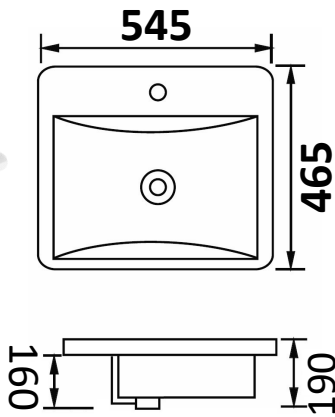

## INSET BASINS

- 7130F** - Gloss White  
 - With Overflow  
 - 460 x 400 x 120(60)  
 - One or Three Tap Hole

- 7028AB** - Gloss White  
 - With Overflow  
 - 545 x 460 x 175(60)  
 - One or Three Tap

- 9050** - Gloss White  
 - With Overflow  
 - 545x 465 x 190  
 - One or Three Tap Hole

- 9048B** - Gloss White  
 - With Overflow  
 - 410 x 410 x 170  
 - One or Three Tap Hole

- 405L** - Gloss White  
 - With Overflow  
 - 490 x 450 x 175(60)  
 - One Tap Hole

- 7064** - Gloss White  
 - No Overflow  
 - 410 x 410 x 110(70)  
 - No Tap Hole

For more Basin choices please visit: [arto.com.au/basin](http://arto.com.au/basin)

nb. Wastes not included with Basins

- 7046B** - Gloss White
- With Overflow
  - 400 x 400 x 175
  - No Taphole

- 509B** - Gloss White
- With Overflow
  - 540 x 455 x 195
  - One or Three Tap Hole