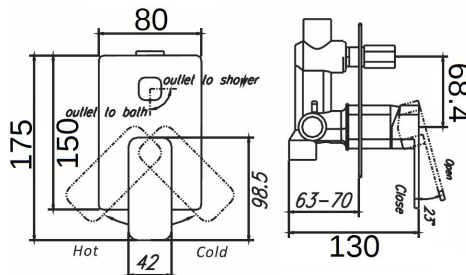

ELEGANT

EGK1 - Elegant Sink Mixer
- Chrome

EGB3 - Elegant Basin Mixer
- Chrome

EGB4 - Elegant Tower Basin Mixer
- Chrome

EGW1- Elegant Wall Mixer
- Chrome

EGWD1- Elegant Wall Mixer
w\ Diverter - Chrome

EGWS1- Wall Mixer w\Outlet
- Chrome