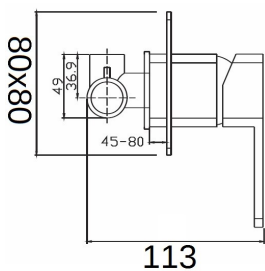

ELEGANT

EGK1 - Elegant Sink Mixer
- Chrome

EGB3 - Elegant Basin Mixer
- Chrome

EGB4 - Elegant Tower Basin Mixer
- Chrome

EGW1- Elegant Wall Mixer
- Chrome

EGWD1- Elegant Wall Mixer
w\ Diverter - Chrome

EGWS1- Wall Mixer w\Outlet
- Chrome