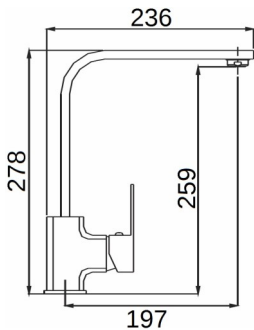

ELEGANT

EGK1 - Elegant Sink Mixer
- Chrome

EGB3 - Elegant Basin Mixer
- Chrome

EGB4 - Elegant Tower Basin Mixer
- Chrome

EGW1- Elegant Wall Mixer
- Chrome

EGWD1- Elegant Wall Mixer
w\ Diverter - Chrome

EGWS1- Wall Mixer w\Outlet
- Chrome