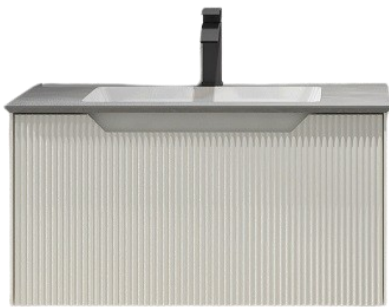

## HERA

**Hera 750 Vanity - Matt White (Reeded)**

**Hera 900 Vanity - Matt White (Reeded)**

**Hera 1200 Vanity - Matt White (Reeded)**