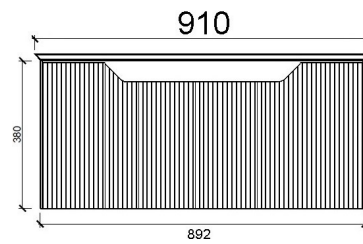

## HERA

**Hera 750 Vanity - Matt White (Reeded)**

**Hera 900 Vanity - Matt White (Reeded)**

**Hera 1200 Vanity - Matt White (Reeded)**