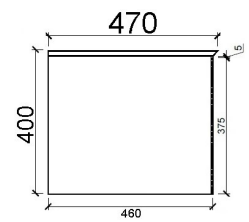

## HERA

**Hera 750 Vanity - Matt White (Reeded)**

**Hera 900 Vanity - Matt White (Reeded)**

**Hera 1200 Vanity - Matt White (Reeded)**