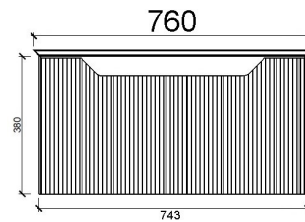

## HERA

**Hera 750 Vanity - Matt White (Reeded)**

**Hera 900 Vanity - Matt White (Reeded)**

**Hera 1200 Vanity - Matt White (Reeded)**