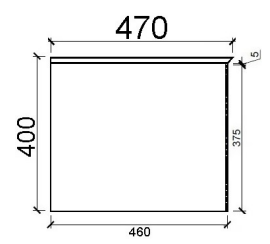

## HERA

**Hera 750 Vanity - Matt White (Reeded)**

**Hera 900 Vanity - Matt White (Reeded)**

**Hera 1200 Vanity - Matt White (Reeded)**