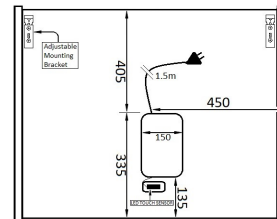

ATHENA 1200 - LED Mirror Cabinet