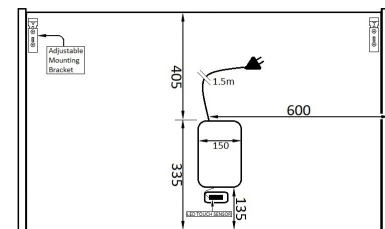

ATHENA (LED)

- On/Off Touch Sensor
- LED Amber - 2800K (Warm)
- LED White - 4000K (Neutral)
- LED Blue - 6500K (Bright)
- 200-240V AC driver, 12V output
- IP44 Rating
- 2 Point Adjustable Mounting Brackets

Matt White