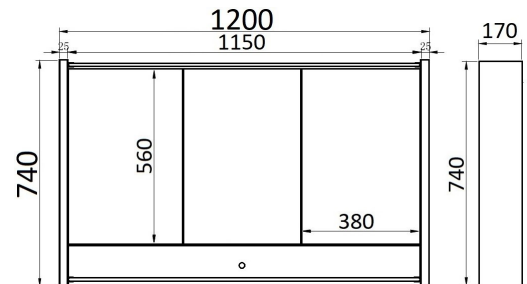

ATHENA (LED)

- On/Off Touch Sensor
- LED Amber - 2800K (Warm)
- LED White - 4000K (Neutral)
- LED Blue - 6500K (Bright)
- 200-240V AC driver, 12V output
- IP44 Rating
- 2 Point Adjustable Mounting Brackets

Matt White