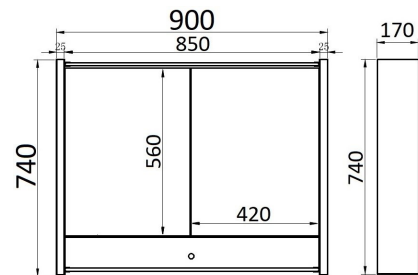

ATHENA 1200 - LED Mirror Cabinet