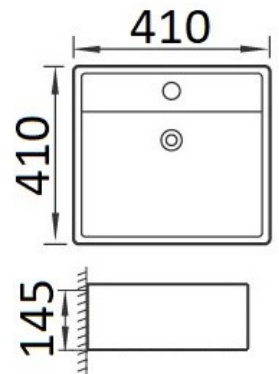

7130B - Gloss White
- With Overflow
- 550 x 410 x 120
- One or Three Tap Hole

7130C - Gloss White
- With Overflow
- 460 x 400 x 120
- One or Three Tap Hole

408E - Gloss White
- No Overflow
- 690 x 390 x 120
- No Tap Hole

374D - Gloss White
- No Overflow
- 580 x 370 x 130
- No Tap Hole

For more Basin choices please visit: arto.com.au/basin

nb. Wastes not included

- 418E** - Gloss White
 - No Overflow
 - 420 x 420 x 130
 - No Tap Hole

- 419E** - Gloss White
 - No Overflow
 - 480 x 370 x 130
 - No Tap Hole

- 7078** - Gloss White
 - With Overflow
 - 480 x 440 x 80
 - One Tap Hole

- 311A** - Gloss White
 - With Overflow
 - 410 x 410 x 145
 - One Tap Hole

- 7040** - Gloss White
 - With Overflow
 - 500 x 428 x 195
 - One Tap Hole

- 7034** - Gloss White
 - No Overflow
 - 415 x 415 x 110
 - No Tap Hole

- 407E** - Gloss White
 - No Overflow
 - 685 x 420 x 110
 - No Tap Hole