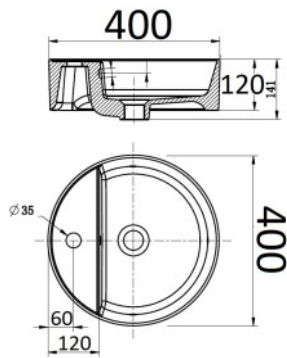

468-MBK - Matt Black
- No Overflow
- 390 x 390 x 140
- No Tap Hole

8004 - Gloss White
- With Overflow
- 380 x 380 x 150
- No Tap Hole

8363 - Gloss White
- With Overflow
- 490 x 355 x 135
- No Tap Hole

7128 - Gloss White
- No Overflow
- 400 x 400 x 120

7129 - Gloss White
- No Overflow
- 480 x 370 x 130
- No Tap Hole

7128B - Gloss White
- With Overflow
- 400 x 400 x 120
- One Tap Hole

7129B - Gloss White
- With Overflow
- 400 x 400 x 120
- One or Three Tap Hole

7130B - Gloss White
- With Overflow
- 550 x 410 x 120
- One or Three Tap Hole

7130C - Gloss White
- With Overflow
- 460 x 400 x 120
- One or Three Tap Hole

408E - Gloss White
- No Overflow
- 690 x 390 x 120
- No Tap Hole

374D - Gloss White
- No Overflow
- 580 x 370 x 130
- No Tap Hole

For more Basin choices please visit: arto.com.au/basin

nb. Wastes not included

- 418E** - Gloss White
 - No Overflow
 - 420 x 420 x 130
 - No Tap Hole