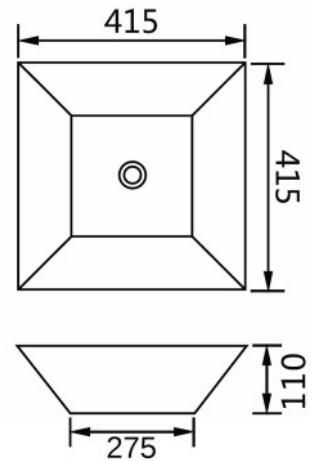

- 419E** - Gloss White
 - No Overflow
 - 480 x 370 x 130
 - No Tap Hole

- 7078** - Gloss White
 - With Overflow
 - 480 x 440 x 80
 - One Tap Hole

- 311A** - Gloss White
 - With Overflow
 - 410 x 410 x 145
 - One Tap Hole

- 7040** - Gloss White
 - With Overflow
 - 500 x 428 x 195
 - One Tap Hole

- 7034** - Gloss White
 - No Overflow
 - 415 x 415 x 110
 - No Tap Hole

- 407E** - Gloss White
 - No Overflow
 - 685 x 420 x 110
 - No Tap Hole

- 7082** - Gloss White
 - No Overflow
 - 410 x 340 x 145
 - No Tap Hole

For more Basin choices please visit: arto.com.au/basin

nb. Wastes not included

7090 - Gloss White
- No Overflow
- 550 x 350 x 150

7061A - Gloss White
- No Overflow
- 285 x 285 x 125
- No Tap Hole