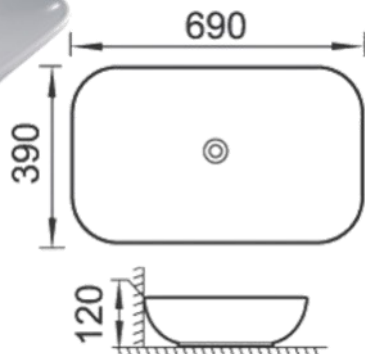

468-MBK - Matt Black
- No Overflow
- 390 x 390 x 140
- No Tap Hole

8004 - Gloss White
- With Overflow
- 380 x 380 x 150
- No Tap Hole

8363 - Gloss White
- With Overflow
- 490 x 355 x 135
- No Tap Hole

7128 - Gloss White
- No Overflow
- 400 x 400 x 120

7129 - Gloss White
- No Overflow
- 480 x 370 x 130
- No Tap Hole

7128B - Gloss White
- With Overflow
- 400 x 400 x 120
- One Tap Hole

7129B - Gloss White
- With Overflow
- 400 x 400 x 120
- One or Three Tap Hole

7130B - Gloss White
- With Overflow
- 550 x 410 x 120
- One or Three Tap Hole

7130C - Gloss White
- With Overflow
- 460 x 400 x 120
- One or Three Tap Hole

408E - Gloss White
- No Overflow
- 690 x 390 x 120
- No Tap Hole

374D - Gloss White
- No Overflow
- 580 x 370 x 130
- No Tap Hole

For more Basin choices please visit: arto.com.au/basin

nb. Wastes not included

- 418E** - Gloss White
 - No Overflow
 - 420 x 420 x 130
 - No Tap Hole