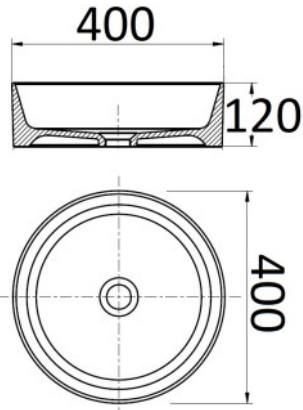

468-MBK - Matt Black
- No Overflow
- 390 x 390 x 140
- No Tap Hole

8004 - Gloss White
- With Overflow
- 380 x 380 x 150
- No Tap Hole

8363 - Gloss White
- With Overflow
- 490 x 355 x 135
- No Tap Hole

7128 - Gloss White
- No Overflow
- 400 x 400 x 120

7129 - Gloss White
- No Overflow
- 480 x 370 x 130
- No Tap Hole

7128B - Gloss White
- With Overflow
- 400 x 400 x 120
- One Tap Hole

7129B - Gloss White
- With Overflow
- 400 x 400 x 120
- One or Three Tap Hole

7130B - Gloss White
- With Overflow
- 550 x 410 x 120
- One or Three Tap Hole

7130C - Gloss White
- With Overflow
- 460 x 400 x 120
- One or Three Tap Hole

408E - Gloss White
- No Overflow
- 690 x 390 x 120
- No Tap Hole

374D - Gloss White
- No Overflow
- 580 x 370 x 130
- No Tap Hole

For more Basin choices please visit: arto.com.au/basin

nb. Wastes not included

- 418E** - Gloss White
 - No Overflow
 - 420 x 420 x 130
 - No Tap Hole