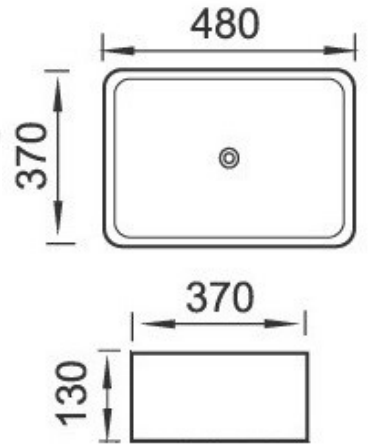

7130B - Gloss White
- With Overflow
- 550 x 410 x 120
- One or Three Tap Hole

7130C - Gloss White
- With Overflow
- 460 x 400 x 120
- One or Three Tap Hole

408E - Gloss White
- No Overflow
- 690 x 390 x 120
- No Tap Hole

374D - Gloss White
- No Overflow
- 580 x 370 x 130
- No Tap Hole

For more Basin choices please visit: arto.com.au/basin

nb. Wastes not included

- 418E** - Gloss White
 - No Overflow
 - 420 x 420 x 130
 - No Tap Hole

- 419E** - Gloss White
 - No Overflow
 - 480 x 370 x 130
 - No Tap Hole

- 7078** - Gloss White
 - With Overflow
 - 480 x 440 x 80
 - One Tap Hole

- 311A** - Gloss White
 - With Overflow
 - 410 x 410 x 145
 - One Tap Hole

- 7040** - Gloss White
 - With Overflow
 - 500 x 428 x 195
 - One Tap Hole

- 7034** - Gloss White
 - No Overflow
 - 415 x 415 x 110
 - No Tap Hole

- 407E** - Gloss White
 - No Overflow
 - 685 x 420 x 110
 - No Tap Hole