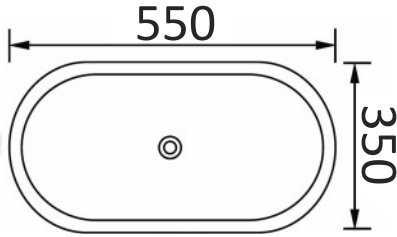

- 419E** - Gloss White
 - No Overflow
 - 480 x 370 x 130
 - No Tap Hole

- 7078** - Gloss White
 - With Overflow
 - 480 x 440 x 80
 - One Tap Hole

- 311A** - Gloss White
 - With Overflow
 - 410 x 410 x 145
 - One Tap Hole

- 7040** - Gloss White
 - With Overflow
 - 500 x 428 x 195
 - One Tap Hole

- 7034** - Gloss White
 - No Overflow
 - 415 x 415 x 110
 - No Tap Hole

- 407E** - Gloss White
 - No Overflow
 - 685 x 420 x 110
 - No Tap Hole

- 7082** - Gloss White
 - No Overflow
 - 410 x 340 x 145
 - No Tap Hole

For more Basin choices please visit: arto.com.au/basin

nb. Wastes not included

7090 - Gloss White
- No Overflow
- 550 x 350 x 150

7061A - Gloss White
- No Overflow
- 285 x 285 x 125
- No Tap Hole

440 - Gloss White
- No Overflow
- 440 x 400 x 145
- No Tap Hole

7010 - Gloss White
- With Overflow
- 460 x 460 x 170
- One Tap Hole

7020 - Gloss White
- No Overflow
- 430 x 430 x 130
- No Tap Hole

9048A - Gloss White
- With Overflow
- 480 x 240 x 140
- One Tap Hole