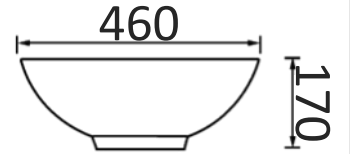

- 7040** - Gloss White
 - With Overflow
 - 500 x 428 x 195
 - One Tap Hole

- 7034** - Gloss White
 - No Overflow
 - 415 x 415 x 110
 - No Tap Hole

- 407E** - Gloss White
 - No Overflow
 - 685 x 420 x 110
 - No Tap Hole

- 7082** - Gloss White
 - No Overflow
 - 410 x 340 x 145
 - No Tap Hole

For more Basin choices please visit: arto.com.au/basin

nb. Wastes not included

7090 - Gloss White
- No Overflow
- 550 x 350 x 150

7061A - Gloss White
- No Overflow
- 285 x 285 x 125
- No Tap Hole

440 - Gloss White
- No Overflow
- 440 x 400 x 145
- No Tap Hole

7010 - Gloss White
- With Overflow
- 460 x 460 x 170
- One Tap Hole

7020 - Gloss White
- No Overflow
- 430 x 430 x 130
- No Tap Hole

9048A - Gloss White
- With Overflow
- 480 x 240 x 140
- One Tap Hole