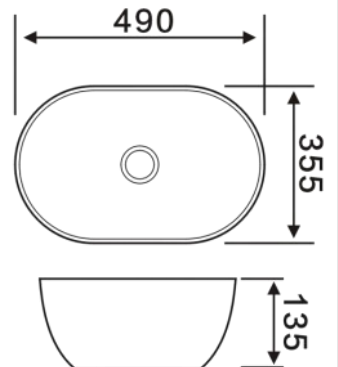

ABOVE COUNTER BASINS

499 - Gloss White
- No Overflow
- 360 x 360 x 120
- No Tap Hole

468 - Gloss White
- No Overflow
- 390 x 390 x 140
- No Tap Hole

499-MBK - Matt Black
- No Overflow
- 360 x 360 x 120
- No Tap Hole

468-MBK - Matt Black
- No Overflow
- 390 x 390 x 140
- No Tap Hole

8004 - Gloss White
- With Overflow
- 380 x 380 x 150
- No Tap Hole

8363 - Gloss White
- With Overflow
- 490 x 355 x 135
- No Tap Hole

7128 - Gloss White
- No Overflow
- 400 x 400 x 120

7129 - Gloss White
- No Overflow
- 480 x 370 x 130
- No Tap Hole

7128B - Gloss White
- With Overflow
- 400 x 400 x 120
- One Tap Hole

7129B - Gloss White
- With Overflow
- 400 x 400 x 120
- One or Three Tap Hole

440 - Gloss White
- No Overflow
- 440 x 400 x 145
- No Tap Hole

7010 - Gloss White
- With Overflow
- 460 x 460 x 170
- One Tap Hole

7020 - Gloss White
- No Overflow
- 430 x 430 x 130
- No Tap Hole

9048A - Gloss White
- With Overflow
- 480 x 240 x 140
- One Tap Hole