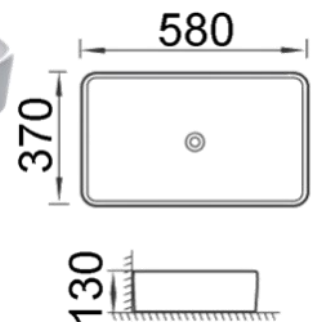

7129 - Gloss White
- No Overflow
- 480 x 370 x 130
- No Tap Hole

7128B - Gloss White
- With Overflow
- 400 x 400 x 120
- One Tap Hole

7129B - Gloss White
- With Overflow
- 400 x 400 x 120
- One or Three Tap Hole

7130B - Gloss White
- With Overflow
- 550 x 410 x 120
- One or Three Tap Hole

7130C - Gloss White
- With Overflow
- 460 x 400 x 120
- One or Three Tap Hole

408E - Gloss White
- No Overflow
- 690 x 390 x 120
- No Tap Hole

374D - Gloss White
- No Overflow
- 580 x 370 x 130
- No Tap Hole

For more Basin choices please visit: arto.com.au/basin

nb. Wastes not included

- 418E** - Gloss White
 - No Overflow
 - 420 x 420 x 130
 - No Tap Hole

- 419E** - Gloss White
 - No Overflow
 - 480 x 370 x 130
 - No Tap Hole

- 7078** - Gloss White
 - With Overflow
 - 480 x 440 x 80
 - One Tap Hole

- 311A** - Gloss White
 - With Overflow
 - 410 x 410 x 145
 - One Tap Hole