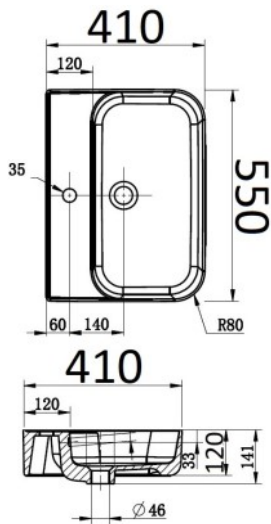

7129 - Gloss White
- No Overflow
- 480 x 370 x 130
- No Tap Hole

7128B - Gloss White
- With Overflow
- 400 x 400 x 120
- One Tap Hole

7129B - Gloss White
- With Overflow
- 400 x 400 x 120
- One or Three Tap Hole

7130B - Gloss White
- With Overflow
- 550 x 410 x 120
- One or Three Tap Hole

7130C - Gloss White
- With Overflow
- 460 x 400 x 120
- One or Three Tap Hole

408E - Gloss White
- No Overflow
- 690 x 390 x 120
- No Tap Hole

374D - Gloss White
- No Overflow
- 580 x 370 x 130
- No Tap Hole

For more Basin choices please visit: arto.com.au/basin

nb. Wastes not included

- 418E** - Gloss White
 - No Overflow
 - 420 x 420 x 130
 - No Tap Hole

- 419E** - Gloss White
 - No Overflow
 - 480 x 370 x 130
 - No Tap Hole

- 7078** - Gloss White
 - With Overflow
 - 480 x 440 x 80
 - One Tap Hole

- 311A** - Gloss White
 - With Overflow
 - 410 x 410 x 145
 - One Tap Hole