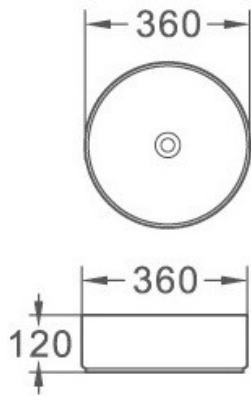

ABOVE COUNTER BASINS

499 - Gloss White
- No Overflow
- 360 x 360 x 120
- No Tap Hole

468 - Gloss White
- No Overflow
- 390 x 390 x 140
- No Tap Hole

499-MBK - Matt Black
- No Overflow
- 360 x 360 x 120
- No Tap Hole

468-MBK - Matt Black
- No Overflow
- 390 x 390 x 140
- No Tap Hole

8004 - Gloss White
- With Overflow
- 380 x 380 x 150
- No Tap Hole

8363 - Gloss White
- With Overflow
- 490 x 355 x 135
- No Tap Hole

7128 - Gloss White
- No Overflow
- 400 x 400 x 120

7129 - Gloss White
- No Overflow
- 480 x 370 x 130
- No Tap Hole

7128B - Gloss White
- With Overflow
- 400 x 400 x 120
- One Tap Hole

7129B - Gloss White
- With Overflow
- 400 x 400 x 120
- One or Three Tap Hole

440 - Gloss White
- No Overflow
- 440 x 400 x 145
- No Tap Hole

7010 - Gloss White
- With Overflow
- 460 x 460 x 170
- One Tap Hole

7020 - Gloss White
- No Overflow
- 430 x 430 x 130
- No Tap Hole

9048A - Gloss White
- With Overflow
- 480 x 240 x 140
- One Tap Hole