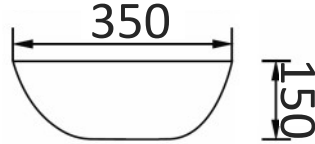

- 7040** - Gloss White
 - With Overflow
 - 500 x 428 x 195
 - One Tap Hole

- 7034** - Gloss White
 - No Overflow
 - 415 x 415 x 110
 - No Tap Hole

- 407E** - Gloss White
 - No Overflow
 - 685 x 420 x 110
 - No Tap Hole

- 7082** - Gloss White
 - No Overflow
 - 410 x 340 x 145
 - No Tap Hole

For more Basin choices please visit: arto.com.au/basin

nb. Wastes not included

7090 - Gloss White
- No Overflow
- 550 x 350 x 150

7061A - Gloss White
- No Overflow
- 285 x 285 x 125
- No Tap Hole