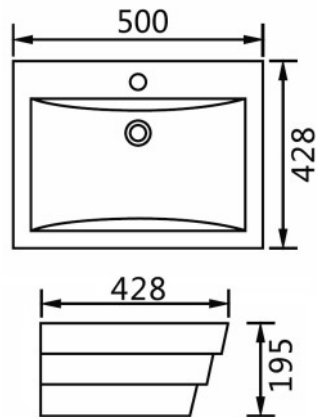

7130B - Gloss White
- With Overflow
- 550 x 410 x 120
- One or Three Tap Hole

7130C - Gloss White
- With Overflow
- 460 x 400 x 120
- One or Three Tap Hole

408E - Gloss White
- No Overflow
- 690 x 390 x 120
- No Tap Hole

374D - Gloss White
- No Overflow
- 580 x 370 x 130
- No Tap Hole

For more Basin choices please visit: arto.com.au/basin

nb. Wastes not included

- 418E** - Gloss White
 - No Overflow
 - 420 x 420 x 130
 - No Tap Hole

- 419E** - Gloss White
 - No Overflow
 - 480 x 370 x 130
 - No Tap Hole

- 7078** - Gloss White
 - With Overflow
 - 480 x 440 x 80
 - One Tap Hole

- 311A** - Gloss White
 - With Overflow
 - 410 x 410 x 145
 - One Tap Hole

- 7040** - Gloss White
 - With Overflow
 - 500 x 428 x 195
 - One Tap Hole

- 7034** - Gloss White
 - No Overflow
 - 415 x 415 x 110
 - No Tap Hole

- 407E** - Gloss White
 - No Overflow
 - 685 x 420 x 110
 - No Tap Hole