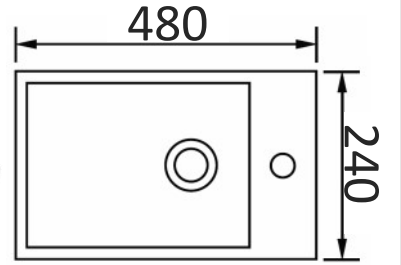

- 7040** - Gloss White
 - With Overflow
 - 500 x 428 x 195
 - One Tap Hole

- 7034** - Gloss White
 - No Overflow
 - 415 x 415 x 110
 - No Tap Hole

- 407E** - Gloss White
 - No Overflow
 - 685 x 420 x 110
 - No Tap Hole

- 7082** - Gloss White
 - No Overflow
 - 410 x 340 x 145
 - No Tap Hole

For more Basin choices please visit: arto.com.au/basin

nb. Wastes not included

7090 - Gloss White
- No Overflow
- 550 x 350 x 150

7061A - Gloss White
- No Overflow
- 285 x 285 x 125
- No Tap Hole

440 - Gloss White
- No Overflow
- 440 x 400 x 145
- No Tap Hole

7010 - Gloss White
- With Overflow
- 460 x 460 x 170
- One Tap Hole

7020 - Gloss White
- No Overflow
- 430 x 430 x 130
- No Tap Hole

9048A - Gloss White
- With Overflow
- 480 x 240 x 140
- One Tap Hole

406E - Gloss White+
- No Overflow
- 640 x 460 x 120
- No Tap Hole

For more Basin choices please visit: arto.com.au/basin

nb. Wastes not included with Basins