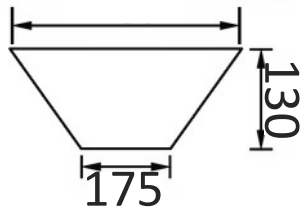

- 7040** - Gloss White
 - With Overflow
 - 500 x 428 x 195
 - One Tap Hole

- 7034** - Gloss White
 - No Overflow
 - 415 x 415 x 110
 - No Tap Hole

- 407E** - Gloss White
 - No Overflow
 - 685 x 420 x 110
 - No Tap Hole

- 7082** - Gloss White
 - No Overflow
 - 410 x 340 x 145
 - No Tap Hole

For more Basin choices please visit: arto.com.au/basin

nb. Wastes not included

7090 - Gloss White
- No Overflow
- 550 x 350 x 150

7061A - Gloss White
- No Overflow
- 285 x 285 x 125
- No Tap Hole

440 - Gloss White
- No Overflow
- 440 x 400 x 145
- No Tap Hole

7010 - Gloss White
- With Overflow
- 460 x 460 x 170
- One Tap Hole

7020 - Gloss White
- No Overflow
- 430 x 430 x 130
- No Tap Hole

9048A - Gloss White
- With Overflow
- 480 x 240 x 140
- One Tap Hole

406E - Gloss White+
- No Overflow
- 640 x 460 x 120
- No Tap Hole

For more Basin choices please visit: arto.com.au/basin

nb. Wastes not included with Basins