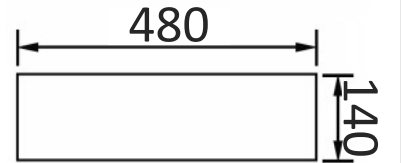

440 - Gloss White
- No Overflow
- 440 x 400 x 145
- No Tap Hole

7010 - Gloss White
- With Overflow
- 460 x 460 x 170
- One Tap Hole

7020 - Gloss White
- No Overflow
- 430 x 430 x 130
- No Tap Hole

9048A - Gloss White
- With Overflow
- 480 x 240 x 140
- One Tap Hole

406E - Gloss White+
- No Overflow
- 640 x 460 x 120
- No Tap Hole

For more Basin choices please visit: arto.com.au/basin

nb. Wastes not included with Basins