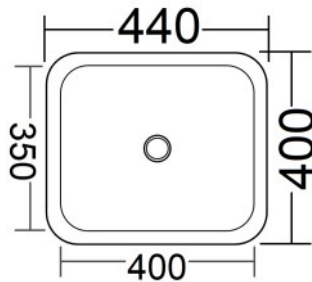

- 7040** - Gloss White
 - With Overflow
 - 500 x 428 x 195
 - One Tap Hole

- 7034** - Gloss White
 - No Overflow
 - 415 x 415 x 110
 - No Tap Hole

- 407E** - Gloss White
 - No Overflow
 - 685 x 420 x 110
 - No Tap Hole

- 7082** - Gloss White
 - No Overflow
 - 410 x 340 x 145
 - No Tap Hole

For more Basin choices please visit: arto.com.au/basin

nb. Wastes not included

7090 - Gloss White
- No Overflow
- 550 x 350 x 150

7061A - Gloss White
- No Overflow
- 285 x 285 x 125
- No Tap Hole

440 - Gloss White
- No Overflow
- 440 x 400 x 145
- No Tap Hole

7010 - Gloss White
- With Overflow
- 460 x 460 x 170
- One Tap Hole

7020 - Gloss White
- No Overflow
- 430 x 430 x 130
- No Tap Hole

9048A - Gloss White
- With Overflow
- 480 x 240 x 140
- One Tap Hole

406E - Gloss White+
- No Overflow
- 640 x 460 x 120
- No Tap Hole

For more Basin choices please visit: arto.com.au/basin

nb. Wastes not included with Basins