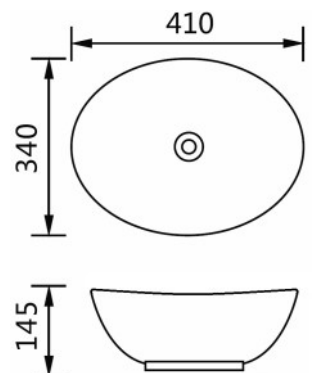

374D - Gloss White
- No Overflow
- 580 x 370 x 130
- No Tap Hole

For more Basin choices please visit: arto.com.au/basin

nb. Wastes not included

- 418E** - Gloss White
 - No Overflow
 - 420 x 420 x 130
 - No Tap Hole

- 419E** - Gloss White
 - No Overflow
 - 480 x 370 x 130
 - No Tap Hole

- 7078** - Gloss White
 - With Overflow
 - 480 x 440 x 80
 - One Tap Hole

- 311A** - Gloss White
 - With Overflow
 - 410 x 410 x 145
 - One Tap Hole

- 7040** - Gloss White
 - With Overflow
 - 500 x 428 x 195
 - One Tap Hole

- 7034** - Gloss White
 - No Overflow
 - 415 x 415 x 110
 - No Tap Hole

- 407E** - Gloss White
 - No Overflow
 - 685 x 420 x 110
 - No Tap Hole

- 7082** - Gloss White
 - No Overflow
 - 410 x 340 x 145
 - No Tap Hole

For more Basin choices please visit: arto.com.au/basin

nb. Wastes not included

7090 - Gloss White
- No Overflow
- 550 x 350 x 150

7061A - Gloss White
- No Overflow
- 285 x 285 x 125
- No Tap Hole