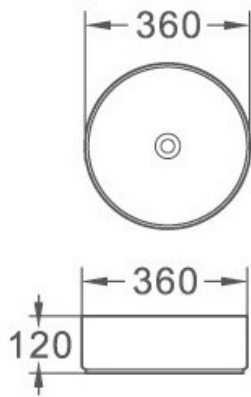

ABOVE COUNTER BASINS

499 - Gloss White
- No Overflow
- 360 x 360 x 120
- No Tap Hole

468 - Gloss White
- No Overflow
- 390 x 390 x 140
- No Tap Hole

499-MBK - Matt Black
- No Overflow
- 360 x 360 x 120
- No Tap Hole

468-MBK - Matt Black
- No Overflow
- 390 x 390 x 140
- No Tap Hole

8004 - Gloss White
- With Overflow
- 380 x 380 x 150
- No Tap Hole

8363 - Gloss White
- With Overflow
- 490 x 355 x 135
- No Tap Hole

7128 - Gloss White
- No Overflow
- 400 x 400 x 120

7129 - Gloss White
- No Overflow
- 480 x 370 x 130
- No Tap Hole

7128B - Gloss White
- With Overflow
- 400 x 400 x 120
- One Tap Hole

7129B - Gloss White
- With Overflow
- 400 x 400 x 120
- One or Three Tap Hole

440 - Gloss White
- No Overflow
- 440 x 400 x 145
- No Tap Hole

7010 - Gloss White
- With Overflow
- 460 x 460 x 170
- One Tap Hole

7020 - Gloss White
- No Overflow
- 430 x 430 x 130
- No Tap Hole

9048A - Gloss White
- With Overflow
- 480 x 240 x 140
- One Tap Hole