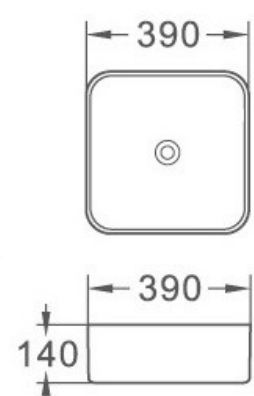

ABOVE COUNTER BASINS

499 - Gloss White
- No Overflow
- 360 x 360 x 120
- No Tap Hole

468 - Gloss White
- No Overflow
- 390 x 390 x 140
- No Tap Hole

499-MBK - Matt Black
- No Overflow
- 360 x 360 x 120
- No Tap Hole

468-MBK - Matt Black
- No Overflow
- 390 x 390 x 140
- No Tap Hole

8004 - Gloss White
- With Overflow
- 380 x 380 x 150
- No Tap Hole

8363 - Gloss White
- With Overflow
- 490 x 355 x 135
- No Tap Hole

7128 - Gloss White
- No Overflow
- 400 x 400 x 120

7129 - Gloss White
- No Overflow
- 480 x 370 x 130
- No Tap Hole

7128B - Gloss White
- With Overflow
- 400 x 400 x 120
- One Tap Hole

7129B - Gloss White
- With Overflow
- 400 x 400 x 120
- One or Three Tap Hole

7130B - Gloss White
- With Overflow
- 550 x 410 x 120
- One or Three Tap Hole

7130C - Gloss White
- With Overflow
- 460 x 400 x 120
- One or Three Tap Hole

408E - Gloss White
- No Overflow
- 690 x 390 x 120
- No Tap Hole