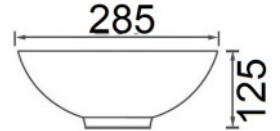

- 7040** - Gloss White
 - With Overflow
 - 500 x 428 x 195
 - One Tap Hole

- 7034** - Gloss White
 - No Overflow
 - 415 x 415 x 110
 - No Tap Hole

- 407E** - Gloss White
 - No Overflow
 - 685 x 420 x 110
 - No Tap Hole

- 7082** - Gloss White
 - No Overflow
 - 410 x 340 x 145
 - No Tap Hole

For more Basin choices please visit: arto.com.au/basin

nb. Wastes not included

7090 - Gloss White
- No Overflow
- 550 x 350 x 150

7061A - Gloss White
- No Overflow
- 285 x 285 x 125
- No Tap Hole

440 - Gloss White
- No Overflow
- 440 x 400 x 145
- No Tap Hole

7010 - Gloss White
- With Overflow
- 460 x 460 x 170
- One Tap Hole

7020 - Gloss White
- No Overflow
- 430 x 430 x 130
- No Tap Hole

9048A - Gloss White
- With Overflow
- 480 x 240 x 140
- One Tap Hole

406E - Gloss White+
- No Overflow
- 640 x 460 x 120
- No Tap Hole

For more Basin choices please visit: arto.com.au/basin

nb. Wastes not included with Basins