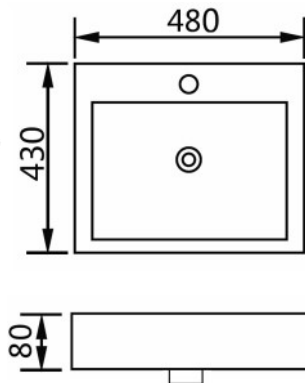

7130B - Gloss White
- With Overflow
- 550 x 410 x 120
- One or Three Tap Hole

7130C - Gloss White
- With Overflow
- 460 x 400 x 120
- One or Three Tap Hole

408E - Gloss White
- No Overflow
- 690 x 390 x 120
- No Tap Hole

374D - Gloss White
- No Overflow
- 580 x 370 x 130
- No Tap Hole

For more Basin choices please visit: arto.com.au/basin

nb. Wastes not included

- 418E** - Gloss White
 - No Overflow
 - 420 x 420 x 130
 - No Tap Hole

- 419E** - Gloss White
 - No Overflow
 - 480 x 370 x 130
 - No Tap Hole

- 7078** - Gloss White
 - With Overflow
 - 480 x 440 x 80
 - One Tap Hole

- 311A** - Gloss White
 - With Overflow
 - 410 x 410 x 145
 - One Tap Hole