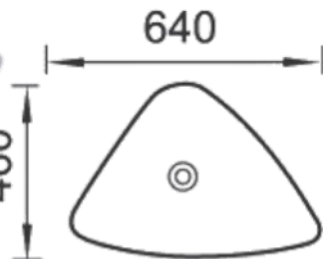

- 7082** - Gloss White
 - No Overflow
 - 410 x 340 x 145
 - No Tap Hole

For more Basin choices please visit: arto.com.au/basin

nb. Wastes not included

7090 - Gloss White
- No Overflow
- 550 x 350 x 150

7061A - Gloss White
- No Overflow
- 285 x 285 x 125
- No Tap Hole

440 - Gloss White
- No Overflow
- 440 x 400 x 145
- No Tap Hole

7010 - Gloss White
- With Overflow
- 460 x 460 x 170
- One Tap Hole

7020 - Gloss White
- No Overflow
- 430 x 430 x 130
- No Tap Hole

9048A - Gloss White
- With Overflow
- 480 x 240 x 140
- One Tap Hole

406E - Gloss White+
- No Overflow
- 640 x 460 x 120
- No Tap Hole

For more Basin choices please visit: arto.com.au/basin

nb. Wastes not included with Basins