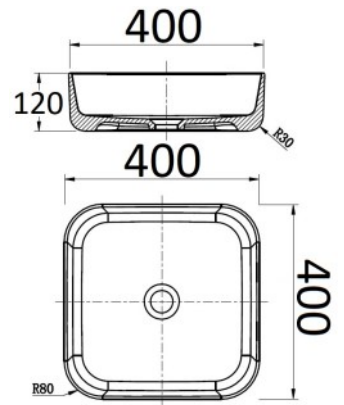

468-MBK - Matt Black
- No Overflow
- 390 x 390 x 140
- No Tap Hole

8004 - Gloss White
- With Overflow
- 380 x 380 x 150
- No Tap Hole

8363 - Gloss White
- With Overflow
- 490 x 355 x 135
- No Tap Hole

7128 - Gloss White
- No Overflow
- 400 x 400 x 120

7129 - Gloss White
- No Overflow
- 480 x 370 x 130
- No Tap Hole

7128B - Gloss White
- With Overflow
- 400 x 400 x 120
- One Tap Hole

7129B - Gloss White
- With Overflow
- 400 x 400 x 120
- One or Three Tap Hole

7130B - Gloss White
- With Overflow
- 550 x 410 x 120
- One or Three Tap Hole

7130C - Gloss White
- With Overflow
- 460 x 400 x 120
- One or Three Tap Hole

408E - Gloss White
- No Overflow
- 690 x 390 x 120
- No Tap Hole