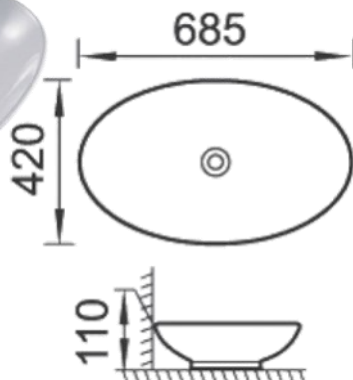

374D - Gloss White
- No Overflow
- 580 x 370 x 130
- No Tap Hole

For more Basin choices please visit: arto.com.au/basin

nb. Wastes not included

- 418E** - Gloss White
 - No Overflow
 - 420 x 420 x 130
 - No Tap Hole

- 419E** - Gloss White
 - No Overflow
 - 480 x 370 x 130
 - No Tap Hole

- 7078** - Gloss White
 - With Overflow
 - 480 x 440 x 80
 - One Tap Hole

- 311A** - Gloss White
 - With Overflow
 - 410 x 410 x 145
 - One Tap Hole

- 7040** - Gloss White
 - With Overflow
 - 500 x 428 x 195
 - One Tap Hole

- 7034** - Gloss White
 - No Overflow
 - 415 x 415 x 110
 - No Tap Hole

- 407E** - Gloss White
 - No Overflow
 - 685 x 420 x 110
 - No Tap Hole

- 7082** - Gloss White
 - No Overflow
 - 410 x 340 x 145
 - No Tap Hole

For more Basin choices please visit: arto.com.au/basin

nb. Wastes not included

7090 - Gloss White
- No Overflow
- 550 x 350 x 150

7061A - Gloss White
- No Overflow
- 285 x 285 x 125
- No Tap Hole