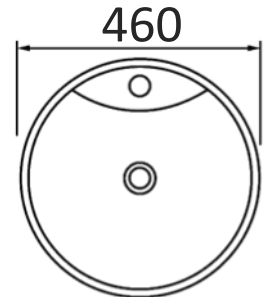

- 7040** - Gloss White
 - With Overflow
 - 500 x 428 x 195
 - One Tap Hole

- 7034** - Gloss White
 - No Overflow
 - 415 x 415 x 110
 - No Tap Hole

- 407E** - Gloss White
 - No Overflow
 - 685 x 420 x 110
 - No Tap Hole

- 7082** - Gloss White
 - No Overflow
 - 410 x 340 x 145
 - No Tap Hole

For more Basin choices please visit: arto.com.au/basin

nb. Wastes not included

7090 - Gloss White
- No Overflow
- 550 x 350 x 150

7061A - Gloss White
- No Overflow
- 285 x 285 x 125
- No Tap Hole

440 - Gloss White
- No Overflow
- 440 x 400 x 145
- No Tap Hole

7010 - Gloss White
- With Overflow
- 460 x 460 x 170
- One Tap Hole

7020 - Gloss White
- No Overflow
- 430 x 430 x 130
- No Tap Hole

9048A - Gloss White
- With Overflow
- 480 x 240 x 140
- One Tap Hole

406E - Gloss White+
- No Overflow
- 640 x 460 x 120
- No Tap Hole

For more Basin choices please visit: arto.com.au/basin

nb. Wastes not included with Basins