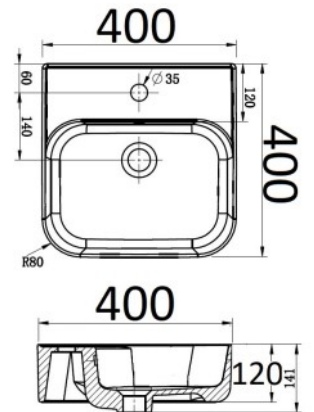

468-MBK - Matt Black
- No Overflow
- 390 x 390 x 140
- No Tap Hole

8004 - Gloss White
- With Overflow
- 380 x 380 x 150
- No Tap Hole

8363 - Gloss White
- With Overflow
- 490 x 355 x 135
- No Tap Hole

7128 - Gloss White
- No Overflow
- 400 x 400 x 120

7129 - Gloss White
- No Overflow
- 480 x 370 x 130
- No Tap Hole

7128B - Gloss White
- With Overflow
- 400 x 400 x 120
- One Tap Hole

7129B - Gloss White
- With Overflow
- 400 x 400 x 120
- One or Three Tap Hole

7130B - Gloss White
- With Overflow
- 550 x 410 x 120
- One or Three Tap Hole

7130C - Gloss White
- With Overflow
- 460 x 400 x 120
- One or Three Tap Hole

408E - Gloss White
- No Overflow
- 690 x 390 x 120
- No Tap Hole

374D - Gloss White
- No Overflow
- 580 x 370 x 130
- No Tap Hole

For more Basin choices please visit: arto.com.au/basin

nb. Wastes not included

- 418E** - Gloss White
 - No Overflow
 - 420 x 420 x 130
 - No Tap Hole