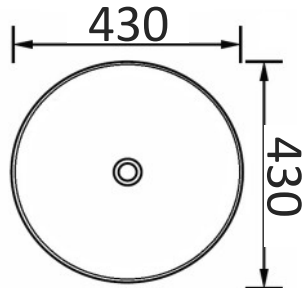

- 7040** - Gloss White
 - With Overflow
 - 500 x 428 x 195
 - One Tap Hole

- 7034** - Gloss White
 - No Overflow
 - 415 x 415 x 110
 - No Tap Hole

- 407E** - Gloss White
 - No Overflow
 - 685 x 420 x 110
 - No Tap Hole

- 7082** - Gloss White
 - No Overflow
 - 410 x 340 x 145
 - No Tap Hole

For more Basin choices please visit: arto.com.au/basin

nb. Wastes not included

7090 - Gloss White
- No Overflow
- 550 x 350 x 150

7061A - Gloss White
- No Overflow
- 285 x 285 x 125
- No Tap Hole

440 - Gloss White
- No Overflow
- 440 x 400 x 145
- No Tap Hole

7010 - Gloss White
- With Overflow
- 460 x 460 x 170
- One Tap Hole

7020 - Gloss White
- No Overflow
- 430 x 430 x 130
- No Tap Hole

9048A - Gloss White
- With Overflow
- 480 x 240 x 140
- One Tap Hole

406E - Gloss White+
- No Overflow
- 640 x 460 x 120
- No Tap Hole

For more Basin choices please visit: arto.com.au/basin

nb. Wastes not included with Basins