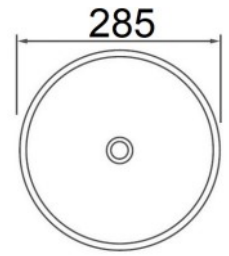

374D - Gloss White
- No Overflow
- 580 x 370 x 130
- No Tap Hole

For more Basin choices please visit: arto.com.au/basin

nb. Wastes not included

- 418E** - Gloss White
 - No Overflow
 - 420 x 420 x 130
 - No Tap Hole

- 419E** - Gloss White
 - No Overflow
 - 480 x 370 x 130
 - No Tap Hole

- 7078** - Gloss White
 - With Overflow
 - 480 x 440 x 80
 - One Tap Hole

- 311A** - Gloss White
 - With Overflow
 - 410 x 410 x 145
 - One Tap Hole

- 7040** - Gloss White
 - With Overflow
 - 500 x 428 x 195
 - One Tap Hole

- 7034** - Gloss White
 - No Overflow
 - 415 x 415 x 110
 - No Tap Hole

- 407E** - Gloss White
 - No Overflow
 - 685 x 420 x 110
 - No Tap Hole

- 7082** - Gloss White
 - No Overflow
 - 410 x 340 x 145
 - No Tap Hole

For more Basin choices please visit: arto.com.au/basin

nb. Wastes not included

7090 - Gloss White
- No Overflow
- 550 x 350 x 150

7061A - Gloss White
- No Overflow
- 285 x 285 x 125
- No Tap Hole