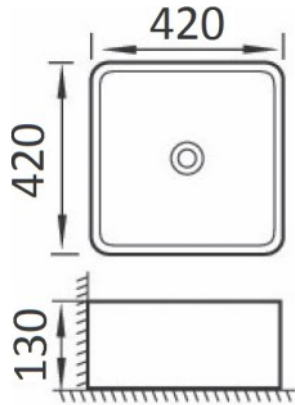

7129 - Gloss White
- No Overflow
- 480 x 370 x 130
- No Tap Hole

7128B - Gloss White
- With Overflow
- 400 x 400 x 120
- One Tap Hole

7129B - Gloss White
- With Overflow
- 400 x 400 x 120
- One or Three Tap Hole

7130B - Gloss White
- With Overflow
- 550 x 410 x 120
- One or Three Tap Hole

7130C - Gloss White
- With Overflow
- 460 x 400 x 120
- One or Three Tap Hole

408E - Gloss White
- No Overflow
- 690 x 390 x 120
- No Tap Hole

374D - Gloss White
- No Overflow
- 580 x 370 x 130
- No Tap Hole

For more Basin choices please visit: arto.com.au/basin

nb. Wastes not included

- 418E** - Gloss White
 - No Overflow
 - 420 x 420 x 130
 - No Tap Hole

- 419E** - Gloss White
 - No Overflow
 - 480 x 370 x 130
 - No Tap Hole

- 7078** - Gloss White
 - With Overflow
 - 480 x 440 x 80
 - One Tap Hole

- 311A** - Gloss White
 - With Overflow
 - 410 x 410 x 145
 - One Tap Hole