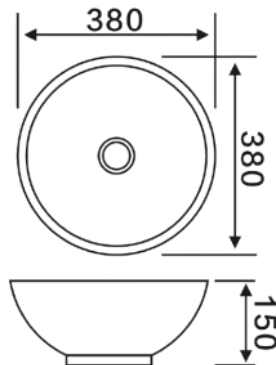

468-MBK - Matt Black
- No Overflow
- 390 x 390 x 140
- No Tap Hole

8004 - Gloss White
- With Overflow
- 380 x 380 x 150
- No Tap Hole

8363 - Gloss White
- With Overflow
- 490 x 355 x 135
- No Tap Hole

7128 - Gloss White
- No Overflow
- 400 x 400 x 120

7129 - Gloss White
- No Overflow
- 480 x 370 x 130
- No Tap Hole

7128B - Gloss White
- With Overflow
- 400 x 400 x 120
- One Tap Hole

7129B - Gloss White
- With Overflow
- 400 x 400 x 120
- One or Three Tap Hole

- 7040** - Gloss White
 - With Overflow
 - 500 x 428 x 195
 - One Tap Hole

- 7034** - Gloss White
 - No Overflow
 - 415 x 415 x 110
 - No Tap Hole

- 407E** - Gloss White
 - No Overflow
 - 685 x 420 x 110
 - No Tap Hole

440 - Gloss White
- No Overflow
- 440 x 400 x 145
- No Tap Hole

7010 - Gloss White
- With Overflow
- 460 x 460 x 170
- One Tap Hole

7020 - Gloss White
- No Overflow
- 430 x 430 x 130
- No Tap Hole

9048A - Gloss White
- With Overflow
- 480 x 240 x 140
- One Tap Hole