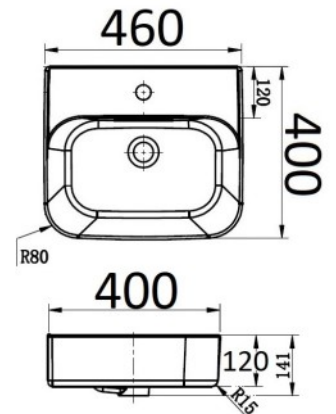

468-MBK - Matt Black
- No Overflow
- 390 x 390 x 140
- No Tap Hole

8004 - Gloss White
- With Overflow
- 380 x 380 x 150
- No Tap Hole

8363 - Gloss White
- With Overflow
- 490 x 355 x 135
- No Tap Hole

7128 - Gloss White
- No Overflow
- 400 x 400 x 120

7129 - Gloss White
- No Overflow
- 480 x 370 x 130
- No Tap Hole

7128B - Gloss White
- With Overflow
- 400 x 400 x 120
- One Tap Hole

7129B - Gloss White
- With Overflow
- 400 x 400 x 120
- One or Three Tap Hole

7130B - Gloss White
- With Overflow
- 550 x 410 x 120
- One or Three Tap Hole

7130C - Gloss White
- With Overflow
- 460 x 400 x 120
- One or Three Tap Hole

408E - Gloss White
- No Overflow
- 690 x 390 x 120
- No Tap Hole

374D - Gloss White
- No Overflow
- 580 x 370 x 130
- No Tap Hole

For more Basin choices please visit: arto.com.au/basin

nb. Wastes not included

- 418E** - Gloss White
 - No Overflow
 - 420 x 420 x 130
 - No Tap Hole