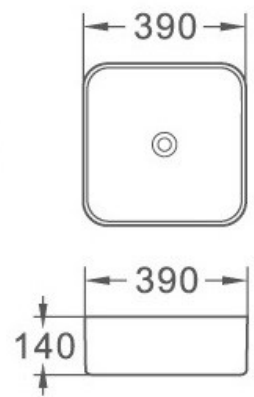

ABOVE COUNTER BASINS

499 - Gloss White
- No Overflow
- 360 x 360 x 120
- No Tap Hole

468 - Gloss White
- No Overflow
- 390 x 390 x 140
- No Tap Hole

499-MBK - Matt Black
- No Overflow
- 360 x 360 x 120
- No Tap Hole

468-MBK - Matt Black
- No Overflow
- 390 x 390 x 140
- No Tap Hole

8004 - Gloss White
- With Overflow
- 380 x 380 x 150
- No Tap Hole

8363 - Gloss White
- With Overflow
- 490 x 355 x 135
- No Tap Hole

7128 - Gloss White
- No Overflow
- 400 x 400 x 120

7129 - Gloss White
- No Overflow
- 480 x 370 x 130
- No Tap Hole

7128B - Gloss White
- With Overflow
- 400 x 400 x 120
- One Tap Hole

7129B - Gloss White
- With Overflow
- 400 x 400 x 120
- One or Three Tap Hole

7130B - Gloss White
- With Overflow
- 550 x 410 x 120
- One or Three Tap Hole

7130C - Gloss White
- With Overflow
- 460 x 400 x 120
- One or Three Tap Hole

408E - Gloss White
- No Overflow
- 690 x 390 x 120
- No Tap Hole