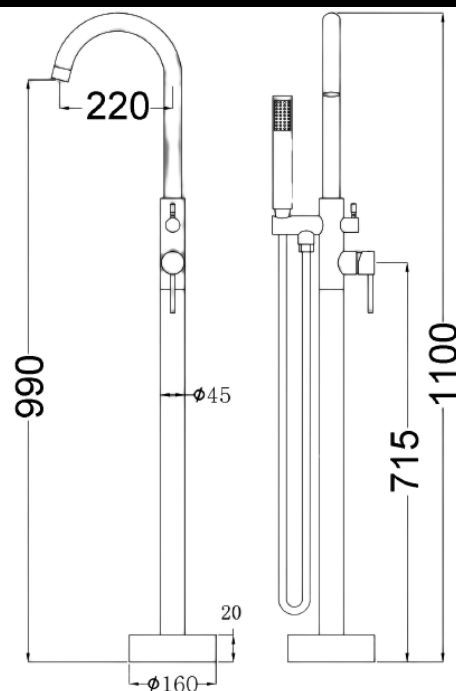

BF2072 - Chrome

BF2072BN - **Brushed Nickel

BF2072MB - ^Matt Black

BF2072BG - **Brushed Gold

BF2072GM - **Gunmetal

OTUS BATH FILLER & HAND SHOWER

BR2072*

FINISH: *See Above

WORKING PRESSURE: 150-500kpa

OPERATING TEMPERATURE: 1°C—80°C

WELS LICENCE: 0175

WELS: 3 Star 8.5L Per Min, Reg No. S16946

CARTRIDGE TYPE: 35mm Cartridge

WARRANTY:

15 Years Cartridge only

5 Year replacement product and parts

1 Year replacement parts and labour

^Matt Black Finish: 2 Year replacement Product & parts

****Metallic Finishes** 5 Year replacement - Product & parts

It is highly recommended an application of sealant at the base of the mixer to ensure a water tight seal.