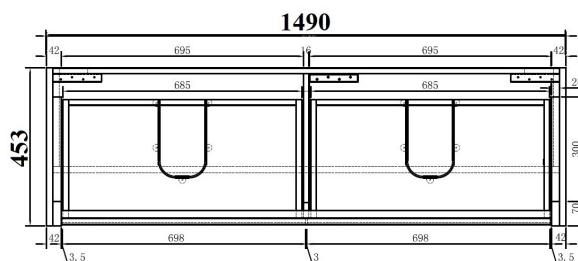

Cherry Oak

VIVO 1500 DOUBLE VANITY

VO150DC

- Cherry Oak Vanity with Ceramic Top pictured - **VO150DCEC**
- Wall Hung Vanity
- Flat-Pack Kick comes with Cabinet
- **FINISH:** White or Cherry Oak
- Soft Close Drawer Runners
- Trap Cut-Out in Top Drawer
- Space behind Drawers - 75mm

SUITABLE TOPS:

- Ceramic Rectangle Bowl Top - One Tap Hole - with Overflow
- Rock Top with Standard Undermount Basin - One Tap Hole - With Overflow
- Three Tap Holes Extra Charge
- Silica-Free Stone with Undermount or Above Counter Basin (Made to Order)

It is highly recommended an application of sealant at the base of the mixer to ensure a water tight seal.