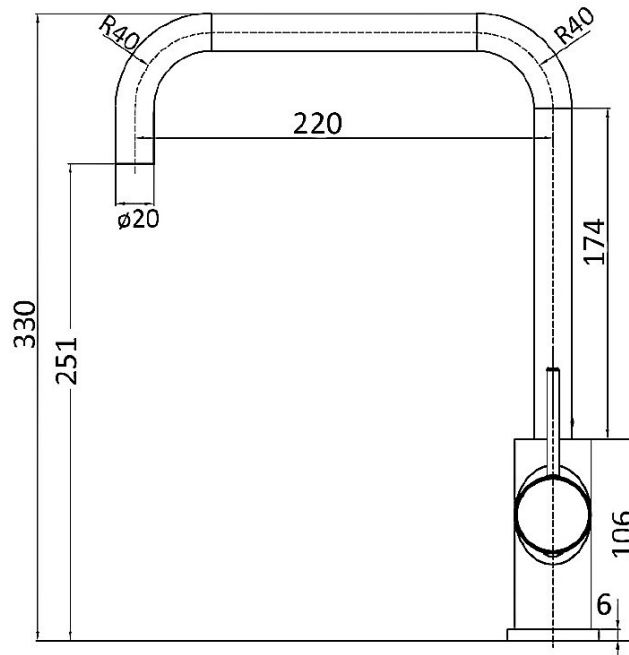

HYB88-102 - Hali Square Goose-neck Sink Mixer - Chrome

HYB88-102BN - Hali Square Goose-neck Sink Mixer - Brushed Nickel

HYB88-102MB - Hali Square Goose-neck Sink Mixer - Matt Black

HALI SQUARE GOOSENECK SINK MIXER

HYB88-102*

FINISH: See Above

WORKING PRESSURE: 150-500kpa

OPERATING TEMPERATURE: 1°C—80°C

WELS LICENCE: 0175

WELS: 5 Star 6L Per Min, Reg No. T34963

CARTRIDGE TYPE: 25mm Cartridge

WARRANTY: