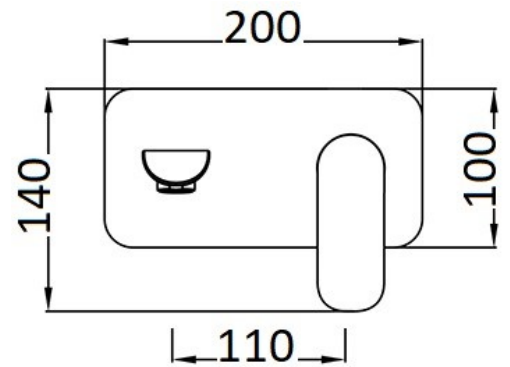

HYB11-601 - Kara Wall Basin Mixer - Chrome

HYB11-601BN- Kara Wall Basin Mixer - Brushed Nickel

HYB11-601MB - Kara Wall Basin Mixer - Matt Black

HYB11-601BG- Kara Wall Basin Mixer - Brushed Gold

KARA WALL BASIN MIXER

HYB11-601*

FINISH: See Above

WORKING PRESSURE: 150-500kpa

OPERATING TEMPERATURE: 1°C—80°C

WELS LICENCE: 0175

WELS: 5 Star 5L Per Min, Reg No. T26647

CARTRIDGE TYPE: 35mm Cartridge

WARRANTY: