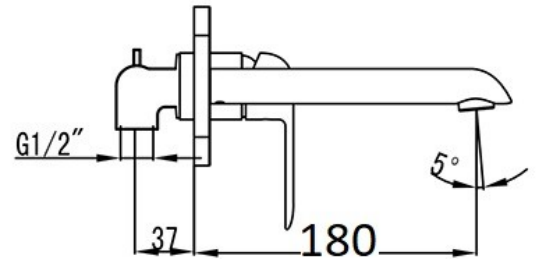

HYB11-601BN- Kara Wall Basin Mixer - Brushed Nickel

KARA WALL BASIN MIXER

HYB11-601*

FINISH: See Above

WORKING PRESSURE: 150-500kpa

OPERATING TEMPERATURE: 1°C—80°C

WELS LICENCE: 0175

WELS: 5 Star 5L Per Min, Reg No. T26647

CARTRIDGE TYPE: 35mm Cartridge

WARRANTY:

15 Years Cartridge only

7 Year replacement product and parts

2 Year replacement parts and labour

Finish: 2 Year replacement product & parts

It is highly recommended an application of sealant at the base of the mixer to ensure a water tight seal.