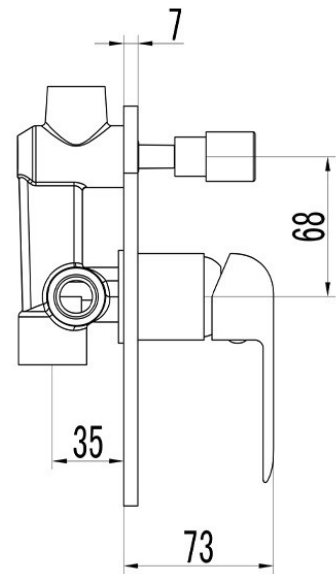

HYB11-501MB - Kara Wall Mixer
w\Diverter - Matt Black