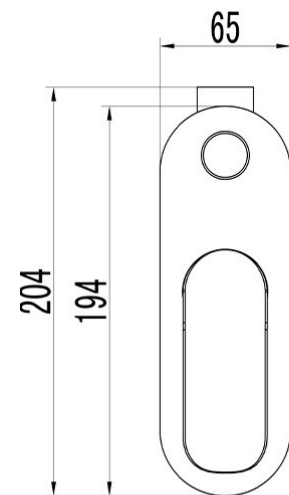

KARA WALL MIXER with DIVERTER

HYB11-501*

FINISH: See Above

WORKING PRESSURE: 150-500kpa

OPERATING TEMPERATURE: 1°C—80°C

WELS LICENCE: N/A

WELS: N/A

CARTRIDGE TYPE: 35mm Cartridge