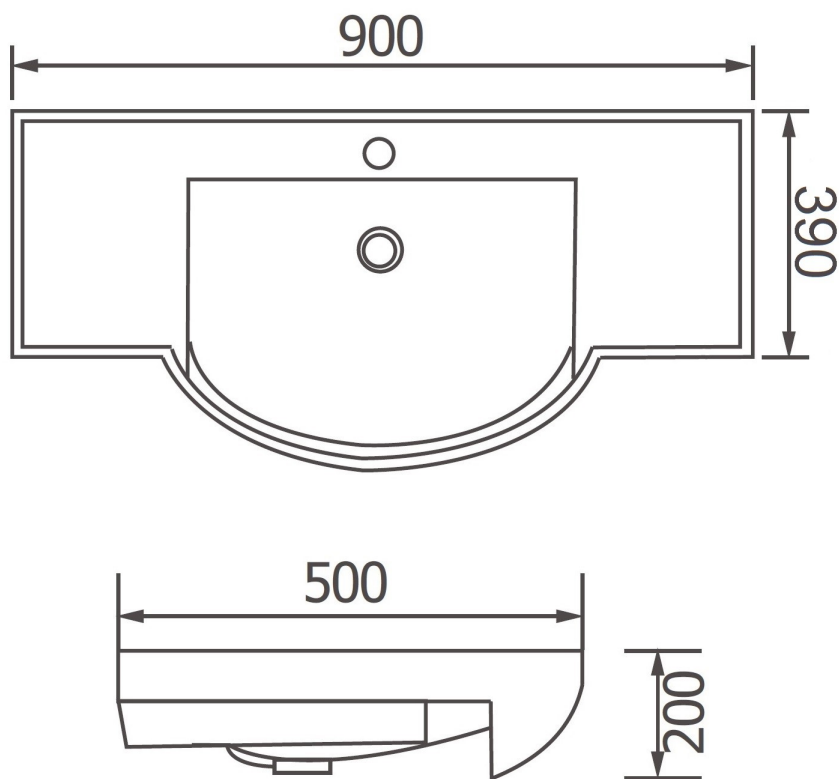

## 900 Semi Recess Ceramic Vanity Top

Available in 1 or 3 Tap Hole with Overflow

Suits: Deco Vanity

| **8090C** |

Specifications are shown in millimetres.

Please Note: Specifications and product sizes can be varied by the manufacturer without notice. Cut-outs for products should be only done with physical product measurements.